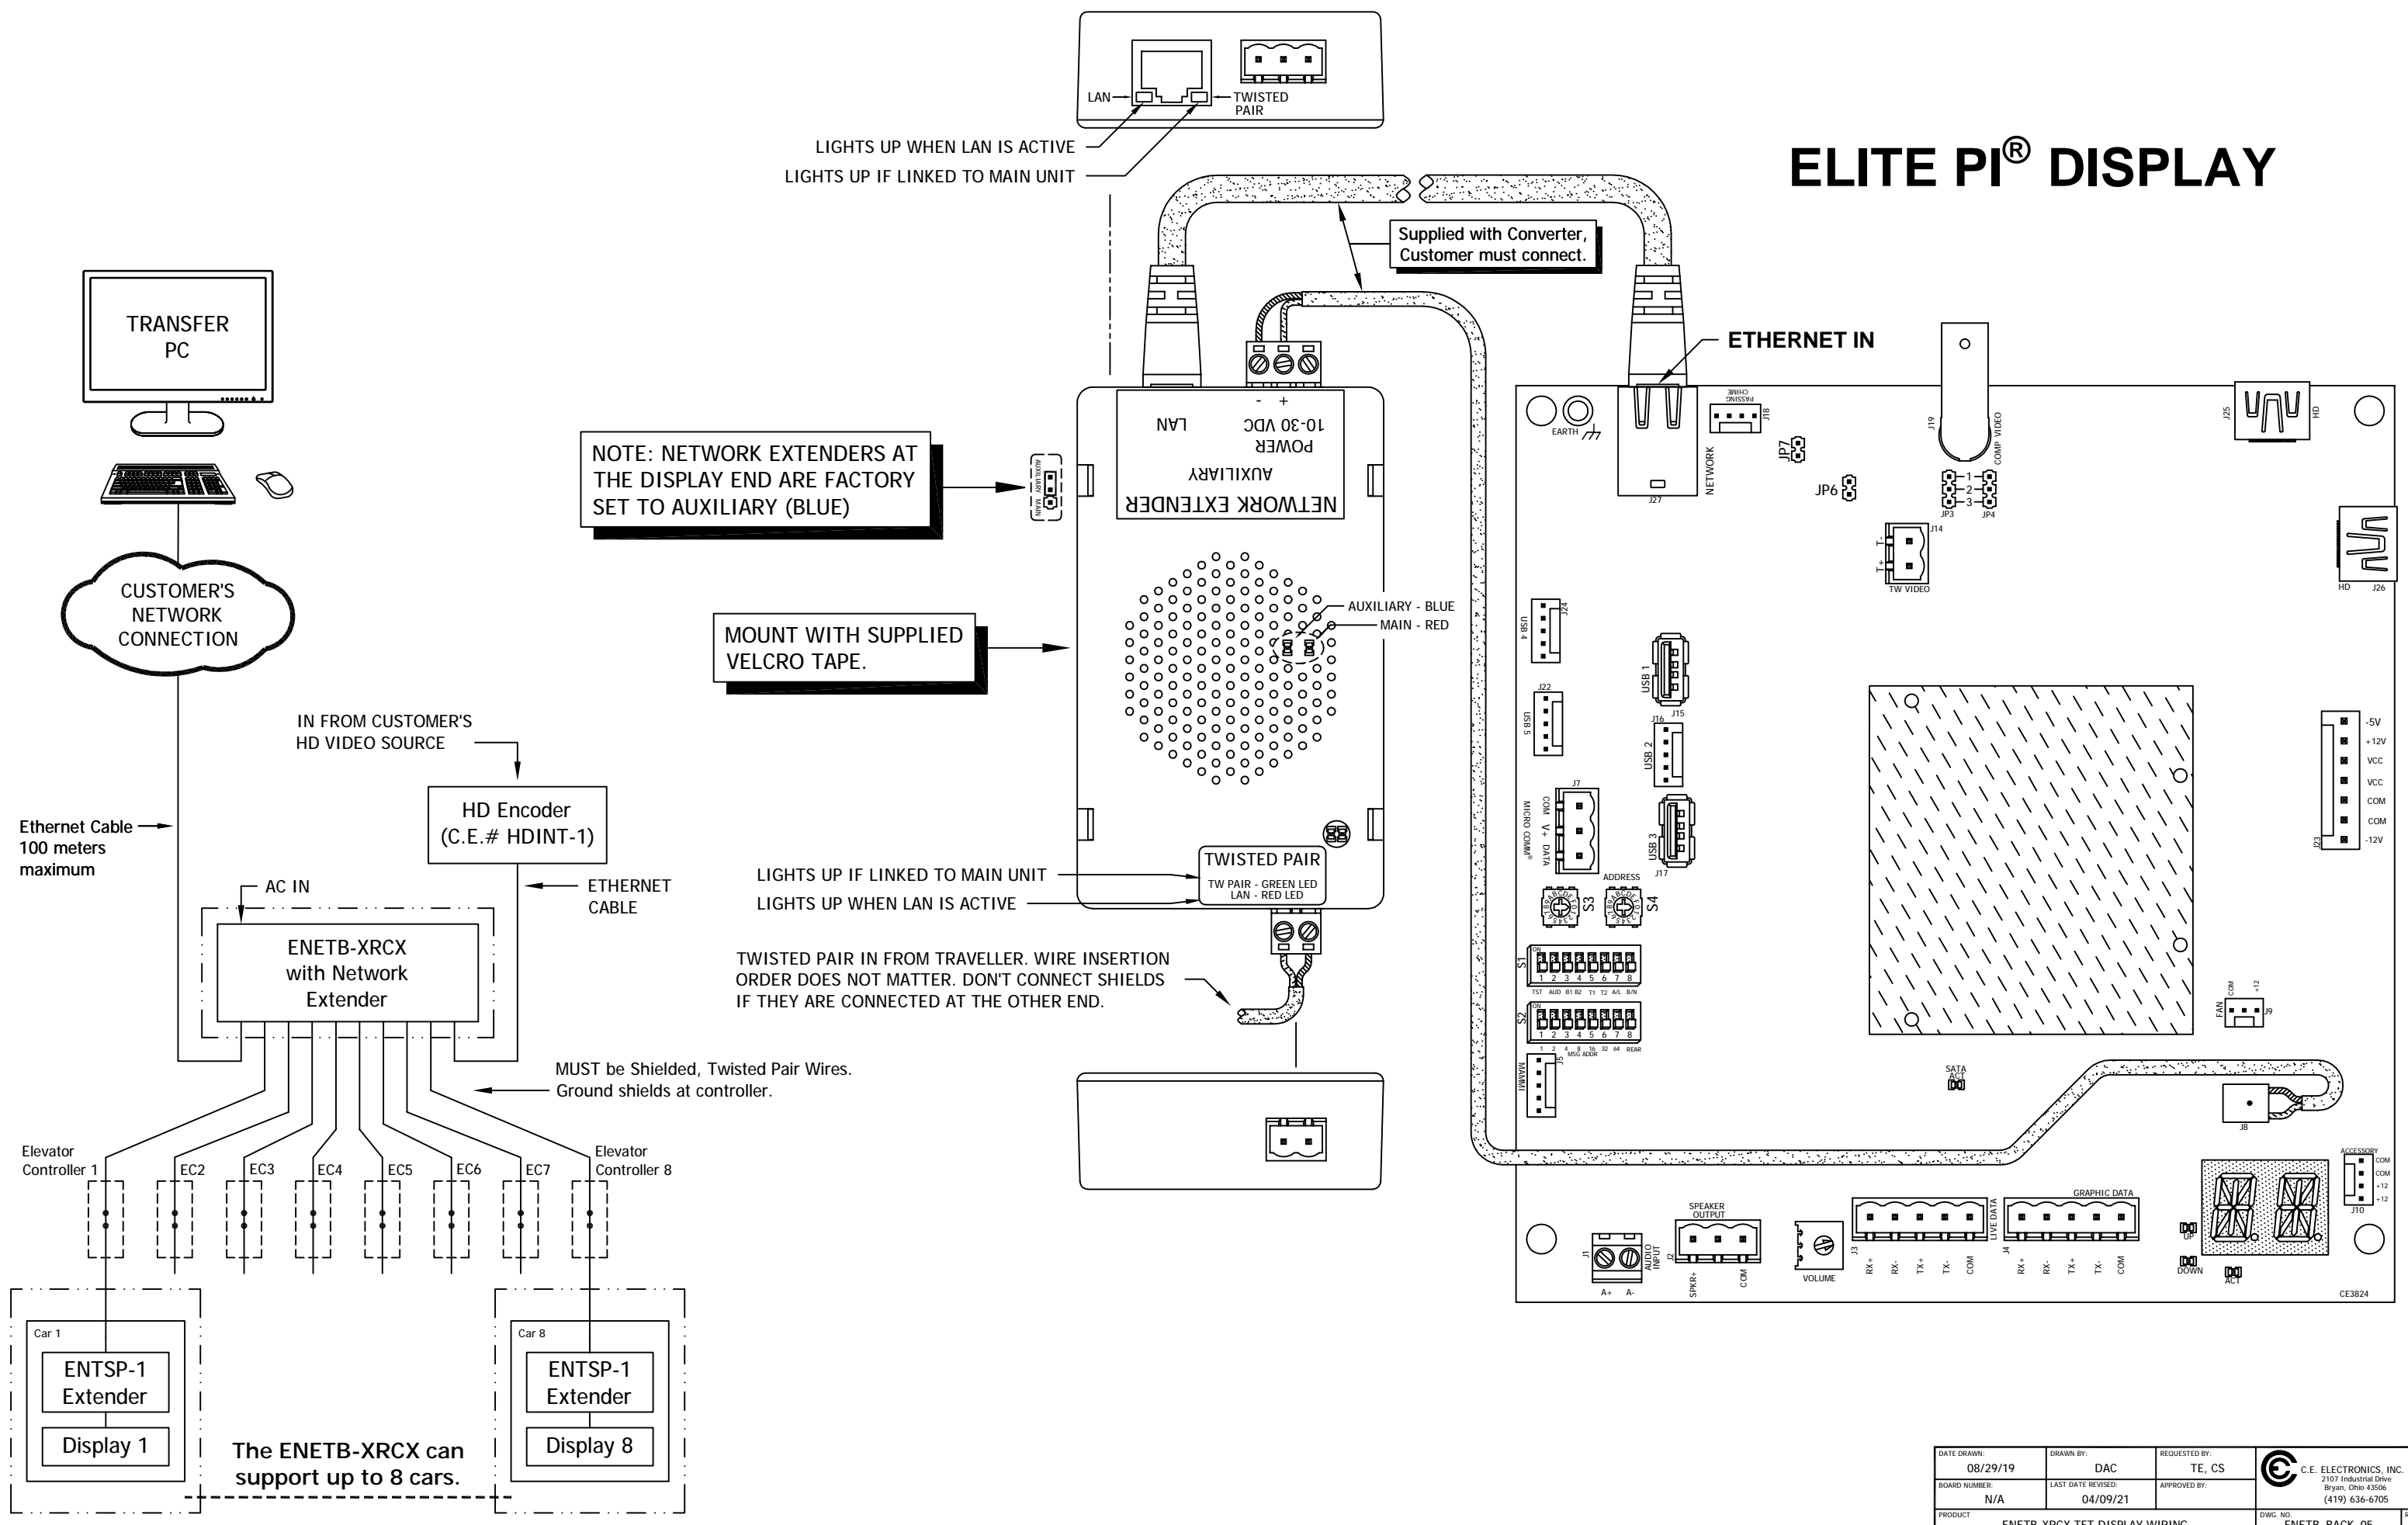

ELITE PI® DISPLAY

DATE DRAWN: 08/29/19	DRAWN BY: DAC	REQUESTED BY: TE, CS	 C.E. ELECTRONICS, INC. 2107 Industrial Drive Bryan, Ohio 43506 (419) 636-6705
BOARD NUMBER: N/A	LAST DATE REVISED: 04/09/21	APPROVED BY:	
PRODUCT: ENETB-XRCX TFT DISPLAY WIRING			
DWG. NO.: ENETB_BACK_05			REV: B