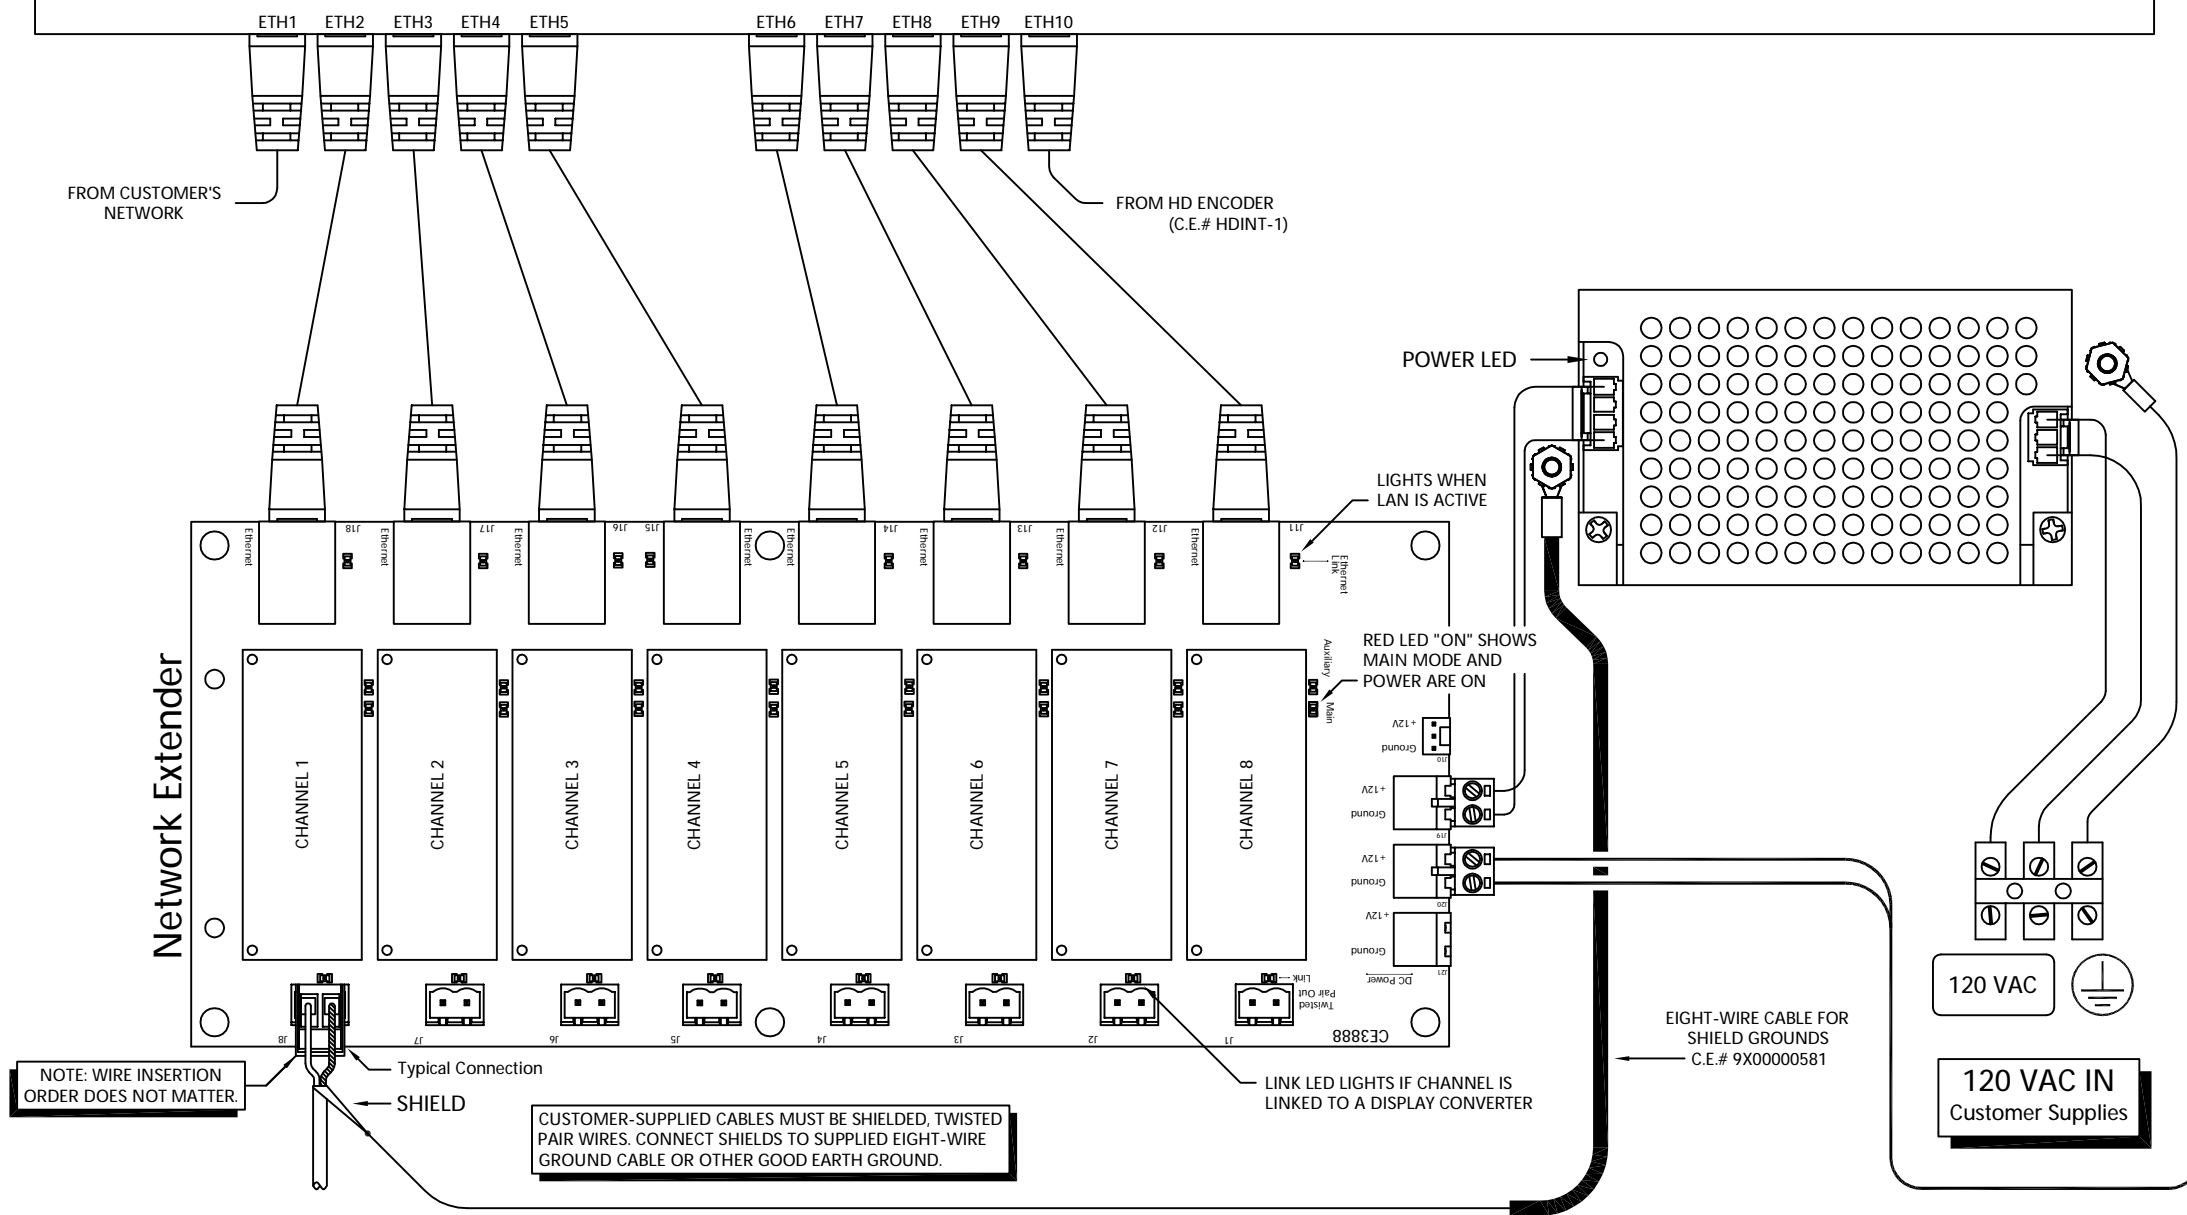

### Network Router

WAN IP ADDR: \_\_\_\_\_  
 WAN MASK: \_\_\_\_\_  
 WAN GATEWAY: \_\_\_\_\_  
 USER ID: \_\_\_\_\_  
 PASSWORD: \_\_\_\_\_

## LAN - TWP NETWORK BOX

LAN (ETH10) IP ADDR: \_\_\_\_\_  
 LAN IP RANGE: \_\_\_\_\_  
 LAN IP MASK: \_\_\_\_\_  
 FIRMWARE: \_\_\_\_\_

CONVERTER MODE: \_\_\_\_\_  
 FIRMWARE: \_\_\_\_\_

**SEE ADDITIONAL  
INFORMATION ON BACK**