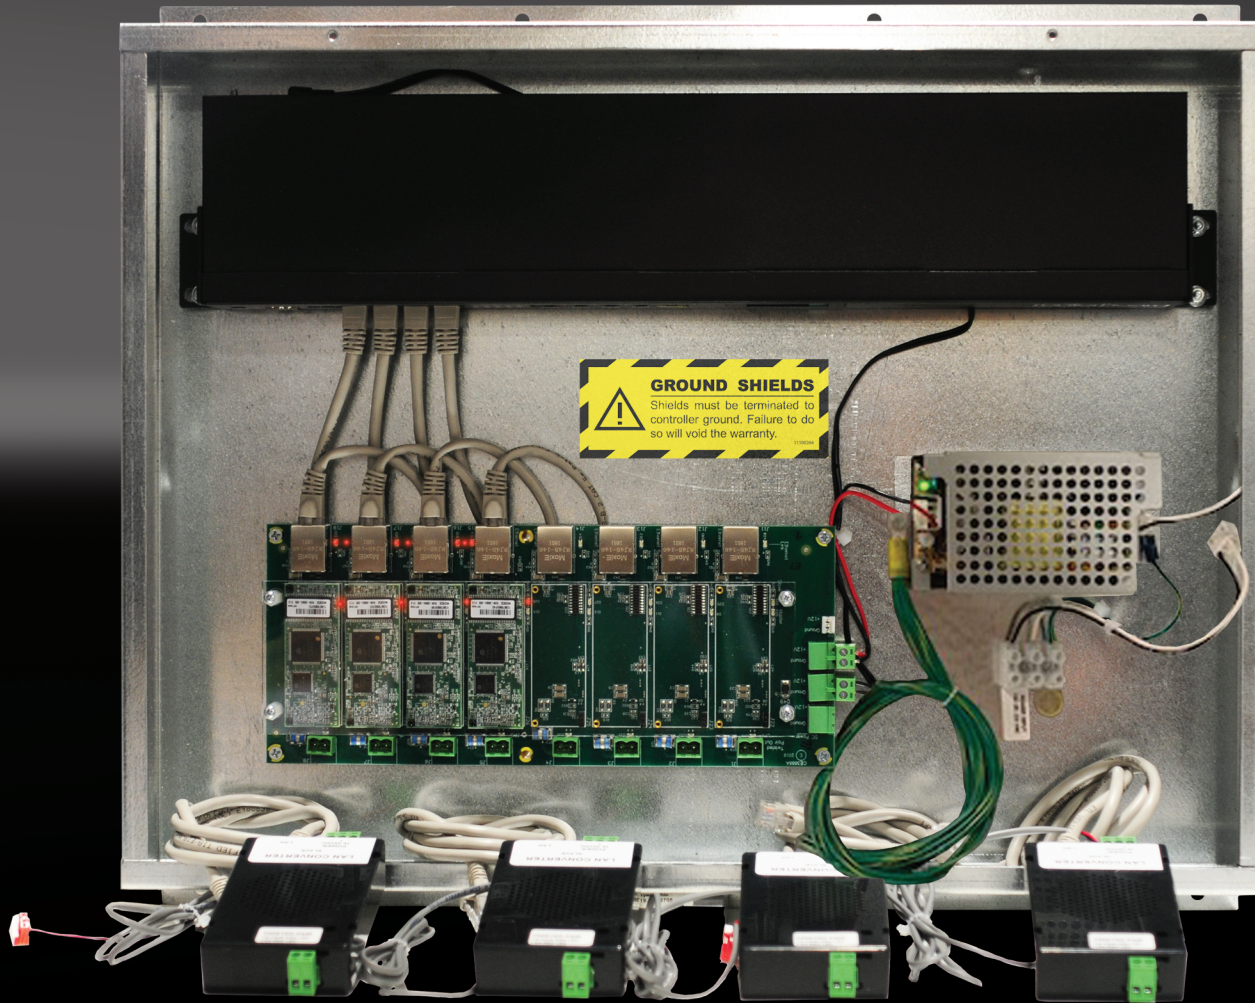

**ENETB-XRCX**  
ELITE Networking Router

**ELITE PI<sup>®</sup> PRO**  
ENET - Elite Networking Router

The Elite ENET Bank interface can support up to 8 cars, customer Ethernet interface and a third party RS45 Ethernet streaming video input. The ENET Box communicates with Elite PI<sup>®</sup> PRO screens in cars via a single twisted shielded pair for transfers and streaming video from the HDINT. The HDINT can be wired into the ENET box easily to support HD to Ethernet for video streaming from a third party source.

**OPTIONAL:**

The HDINT can be wired into the ENET box easily to support HD to ethernet for video streaming from a 3rd party source.

**C.E. Electronics, Inc. (US)** 2107 Industrial Drive, Bryan, Ohio 43506 p: 419.636.6705 [www.cееlectronics.com](http://www.cееlectronics.com)

## ENET - Elite Networking Router

The Elite ENET Bank interface can support up to 8 cars, customer Ethernet interface and a third party RS45 Ethernet streaming video input. The ENET Box communicates with Elite PI<sup>®</sup> PRO screens in cars via a single twisted shielded pair for transfers and streaming video from the HDINT. The HDINT can be wired into the ENET box easily to support HD to Ethernet for video streaming from a third party source.

### OPTIONAL:

The HDINT can be wired into the ENET box easily to support HD to ethernet for video streaming from a 3rd party source.

TO ORDER: - ENETB - X R X X