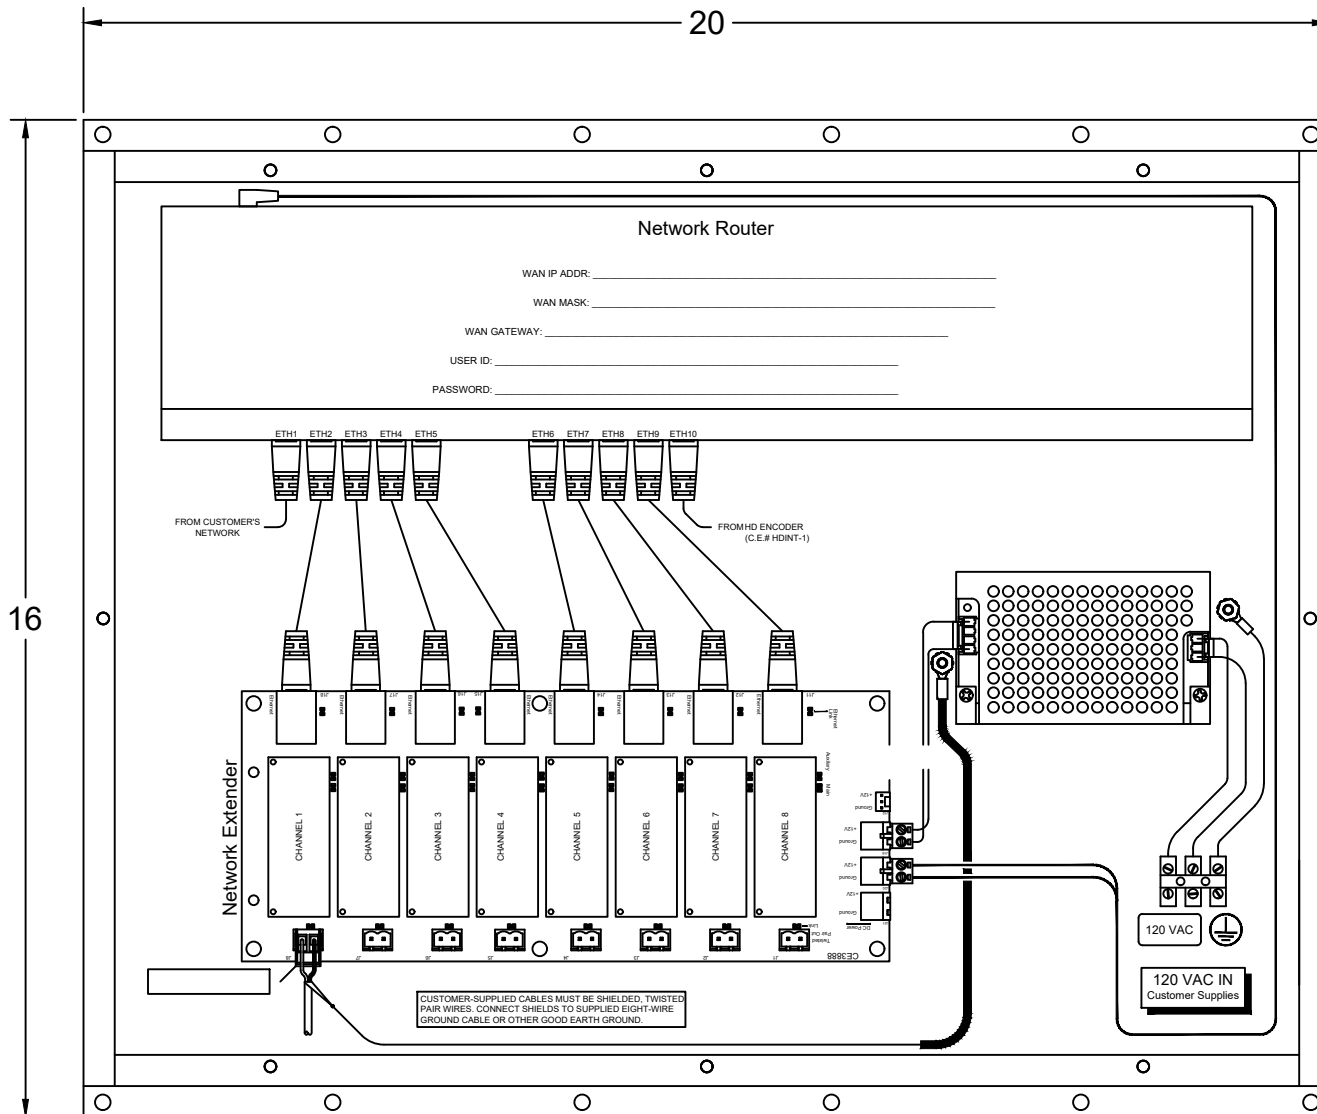

**ENETB-XRCX**  
ELITE Networking Router

**ELITE PI<sup>®</sup> PRO**  
ENET - Elite Networking Router

The Elite ENET Bank interface can support up to 8 cars, customer Ethernet interface and a third party RS45 Ethernet streaming video input. The ENET Box communicates with Elite PI<sup>®</sup> PRO screens in cars via a single twisted shielded pair for transfers and streaming video from the HDINT. The HDINT can be wired into the ENET box easily to support HD to Ethernet for video streaming from a third party source.

## ENET - Elite Networking Router

The Elite ENET Bank interface can support up to 8 cars, customer Ethernet interface and a third party RS45 Ethernet streaming video input. The ENET Box communicates with Elite PI<sup>®</sup> PRO screens in cars via a single twisted shielded pair for transfers and streaming video from the HDINT. The HDINT can be wired into the ENET box easily to support HD to Ethernet for video streaming from a third party source.