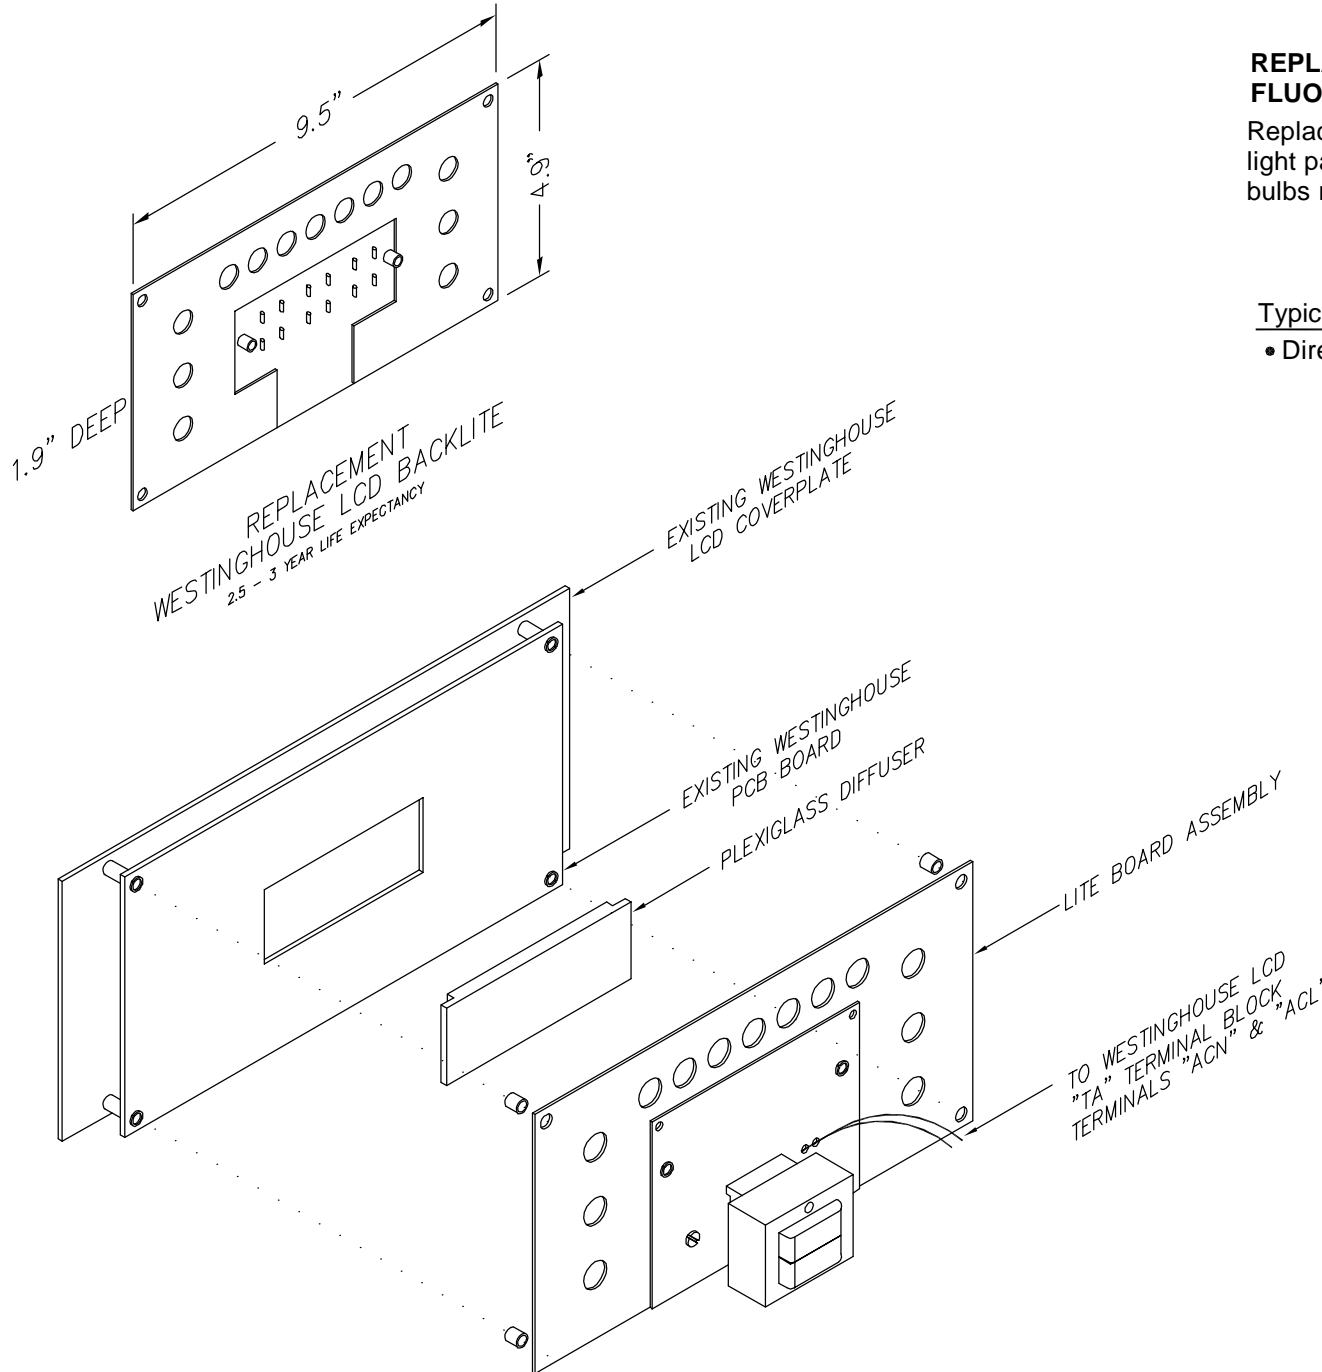

# WESTINGHOUSE LS110-0051 LIGHT KIT ASSEMBLY

Ver. 3 Rel. 03/20/07

DIRECT  
REPLACEMENTS