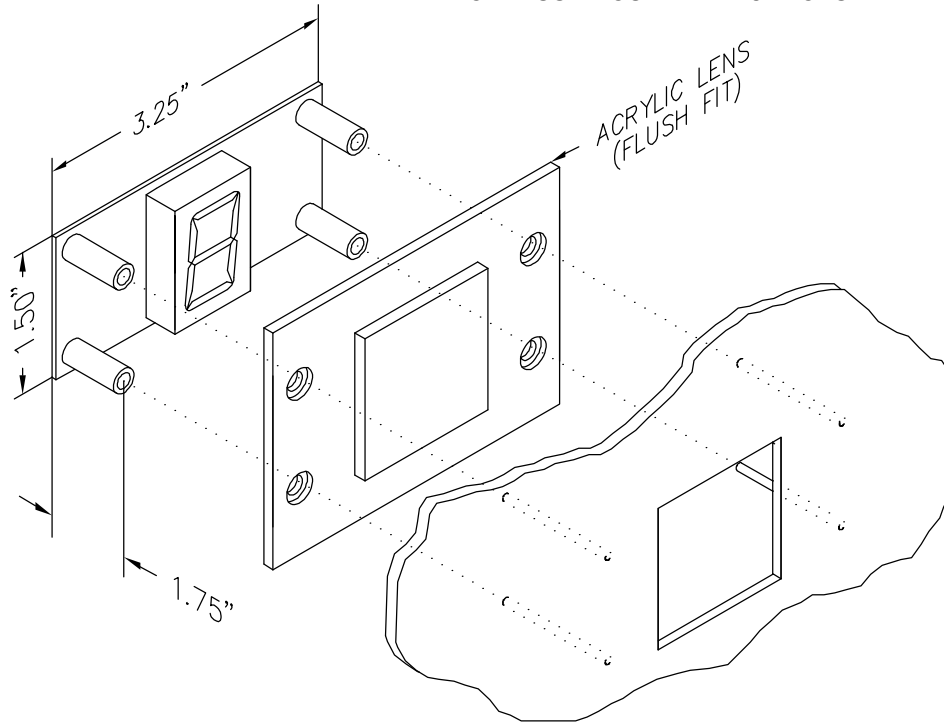

.8" Red Segmented LED, digital indicator for floor position display, as well as car direction.
 +24VDC inputs w/floors 1-9

Typical Applications

- Car-OP Panel
- Transom-car or Hall

FOR FLUSH MOUNT APPLICATIONS

.8" CHARACTER

PANEL PREPARATION

CUTOUT TOLERANCE: +.020
 -0.0