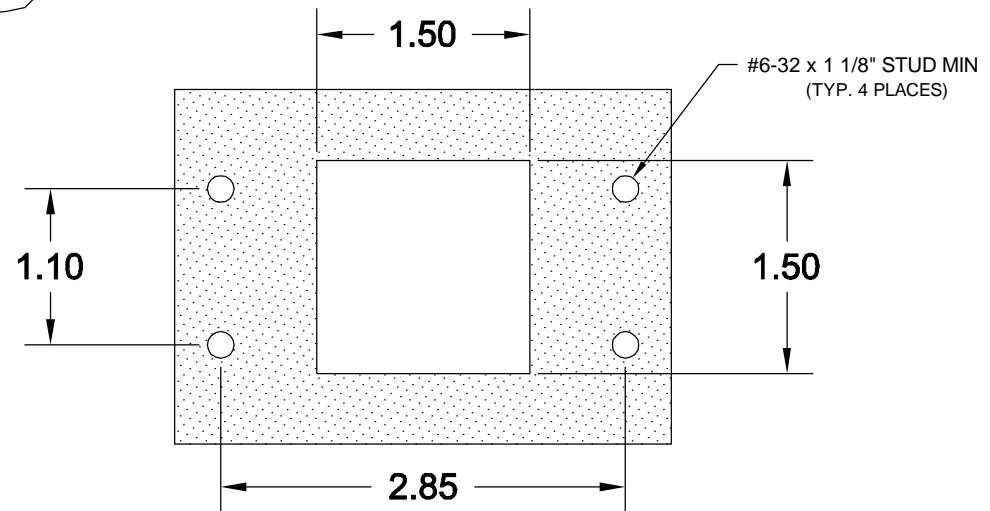

.8" Red Segmented LED, digital indicator for floor position display, as well as car direction.
 +24VDC inputs w/floors 1-9

Typical Applications

- Car-OP Panel
- Transom-car or Hall

FOR FLUSH MOUNT APPLICATIONS

.8" CHARACTER

PANEL PREPARATION

CUTOUT TOLERANCE: +.020
 -0.0