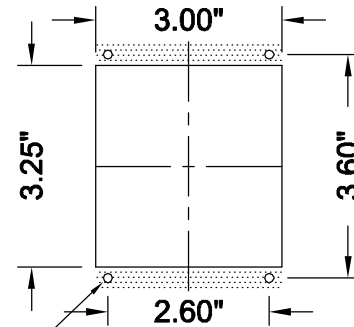

PANEL PREPARATION

#6-32 x 1 1/8" STUD MIN
 (TYP. 4 PLACES)

TO ORDER - SPECIFY SA130-OSX

LENS:
 "G" = GRAY
 "X" = NO LENS

RENEWAL PARTS

Display board: 9257500000
 Driver board: 9257800000

OTIS MALE
 4 PIN HEADER

3.0" ARROW