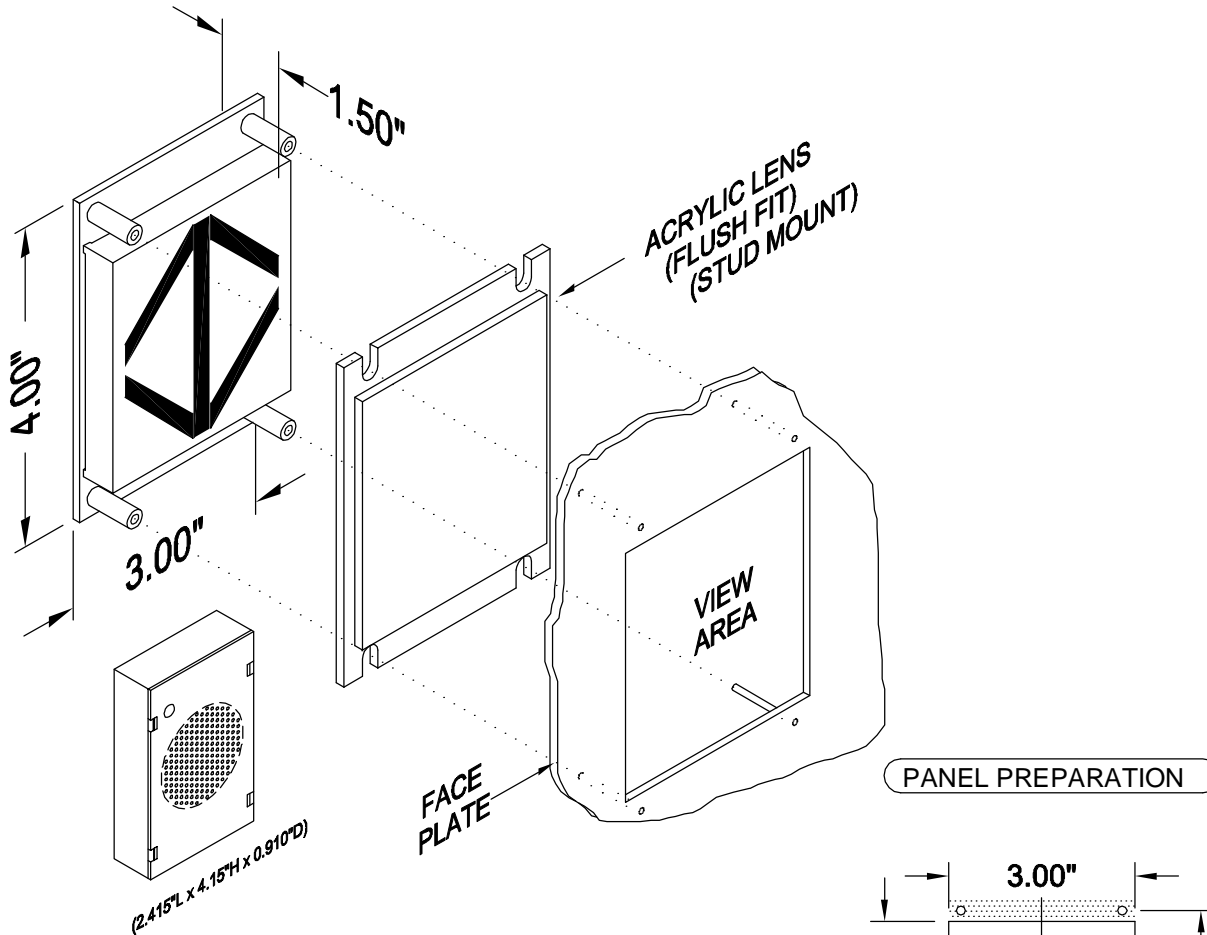

C.E. Electronics, Inc.
 2107 Industrial Drive
 Bryan, OH 43506
 PH (419) 636-6705 FX (419) 636-2516
 www.ccelectronics.com

SA130-OSX

Ver. 2 Rel. 09/01/04

OTIS®
 411 SERIES

SA130-OSX

3.0" LED ARROW

Long life, solid state bi-color arrow for lanterns, 100,000 hour rated life. Accepts signals from Otis serial cdl link. The bi-color arrow is green for up and red for down.

Typical Applications:

- Hall and car lanterns, arrival or traveling

Features:

- Ultra-thin packaging
- Bi-color
- Red down / green up
- Jamb mountable
- Fast, 4-wire hookup
- 1 year factory warranty
- Conforms to ADAAG 4.10.4
- Includes gong

PANEL PREPARATION

#6-32 x 1 1/8" STUD MIN
 (TYP. 4 PLACES)

TO ORDER - SPECIFY SA130-OSX

LENS:
 "G" = GRAY
 "X" = NO LENS

RENEWAL PARTS

Display board: 9257500000
 Driver board: 9257800000

OTIS MALE
 4 PIN HEADER

3.0" ARROW