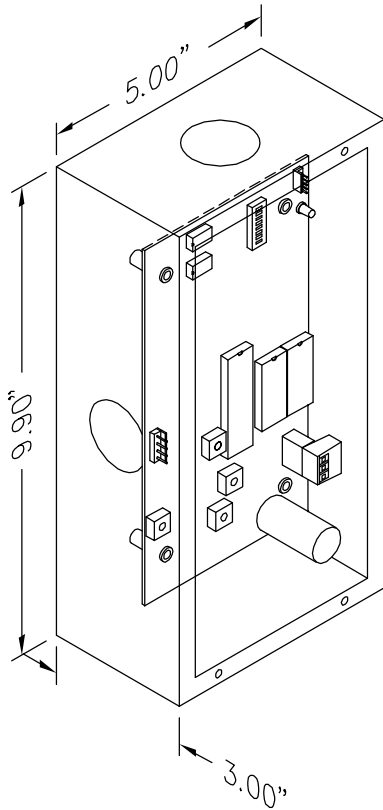

## OV411-X OTIS SERIAL VOICE

The basic system includes up to eighty different messages, with a total message time of 5 minutes. The device works with the Otis serial (RSL link) link and gets its data from the link. Position, direction and priority messages as well as door strobe are available.

**TO ORDER - SPECIFY OV411-X**  
**SPEAKER FORMAT:**  
 "B" = 2.25" DEEP  
 "D" = 2.25" WATER RESISTANT  
 "C" = SPECIAL