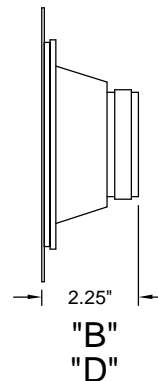

## OV411-X OTIS SERIAL VOICE

The basic system includes up to eighty different messages, with a total message time of 5 minutes. The device works with the Otis serial (RSL link) link and gets its data from the link. Position, direction and priority messages as well as door strobe are available.

**TO ORDER - SPECIFY OV411-X**  
**SPEAKER FORMAT:**  
 "B" = 2.25" DEEP  
 "D" = 2.25" WATER RESISTANT  
 "C" = SPECIAL