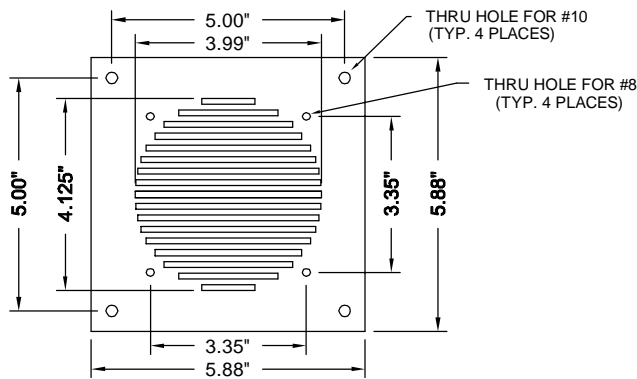

## OV411-X OTIS SERIAL VOICE

The basic system includes up to eighty different messages, with a total message time of 5 minutes. The device works with the Otis serial (RSL link) link and gets its data from the link. Position, direction and priority messages as well as door strobe are available.

**TO ORDER - SPECIFY OV411-X**  
**SPEAKER FORMAT:**  
 "B" = 2.25" DEEP  
 "D" = 2.25" WATER RESISTANT  
 "C" = SPECIAL