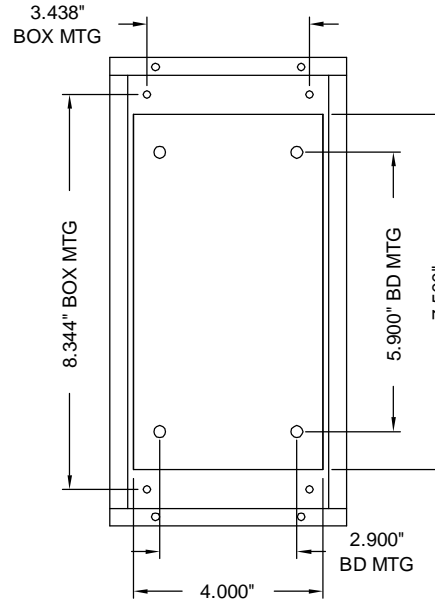

## OV411-X OTIS SERIAL VOICE

The basic system includes up to eighty different messages, with a total message time of 5 minutes. The device works with the Otis serial (RSL link) link and gets its data from the link. Position, direction and priority messages as well as door strobe are available.

**TO ORDER - SPECIFY OV411-X**  
**SPEAKER FORMAT:**  
 "B" = 2.25" DEEP  
 "D" = 2.25" WATER RESISTANT  
 "C" = SPECIAL