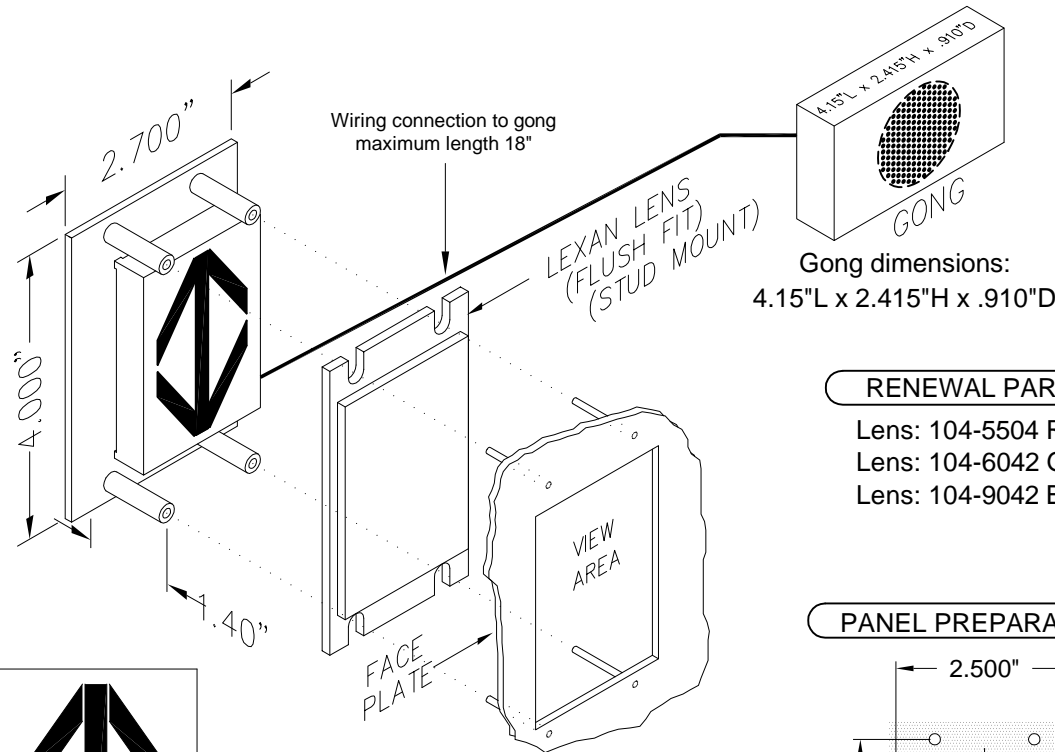

Gong dimensions:  
 4.15"L x 2.415"H x .910"D

### PANEL PREPARATION

CUTOUT TOLERANCE: +.020  
 - 0.0

2.5" character

\* FOR COLOR BLUE DISPLAY ONLY