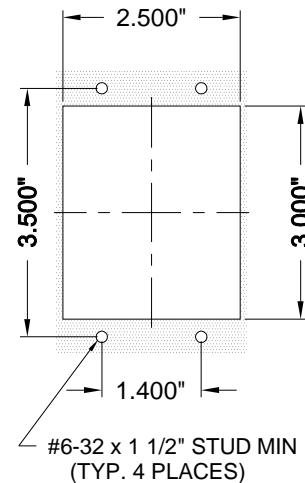

Gong dimensions:  
 4.15"L x 2.415"H x .910"D

### PANEL PREPARATION

CUTOUT TOLERANCE: +.020  
 - 0.0

2.5" character

\* FOR COLOR BLUE DISPLAY ONLY