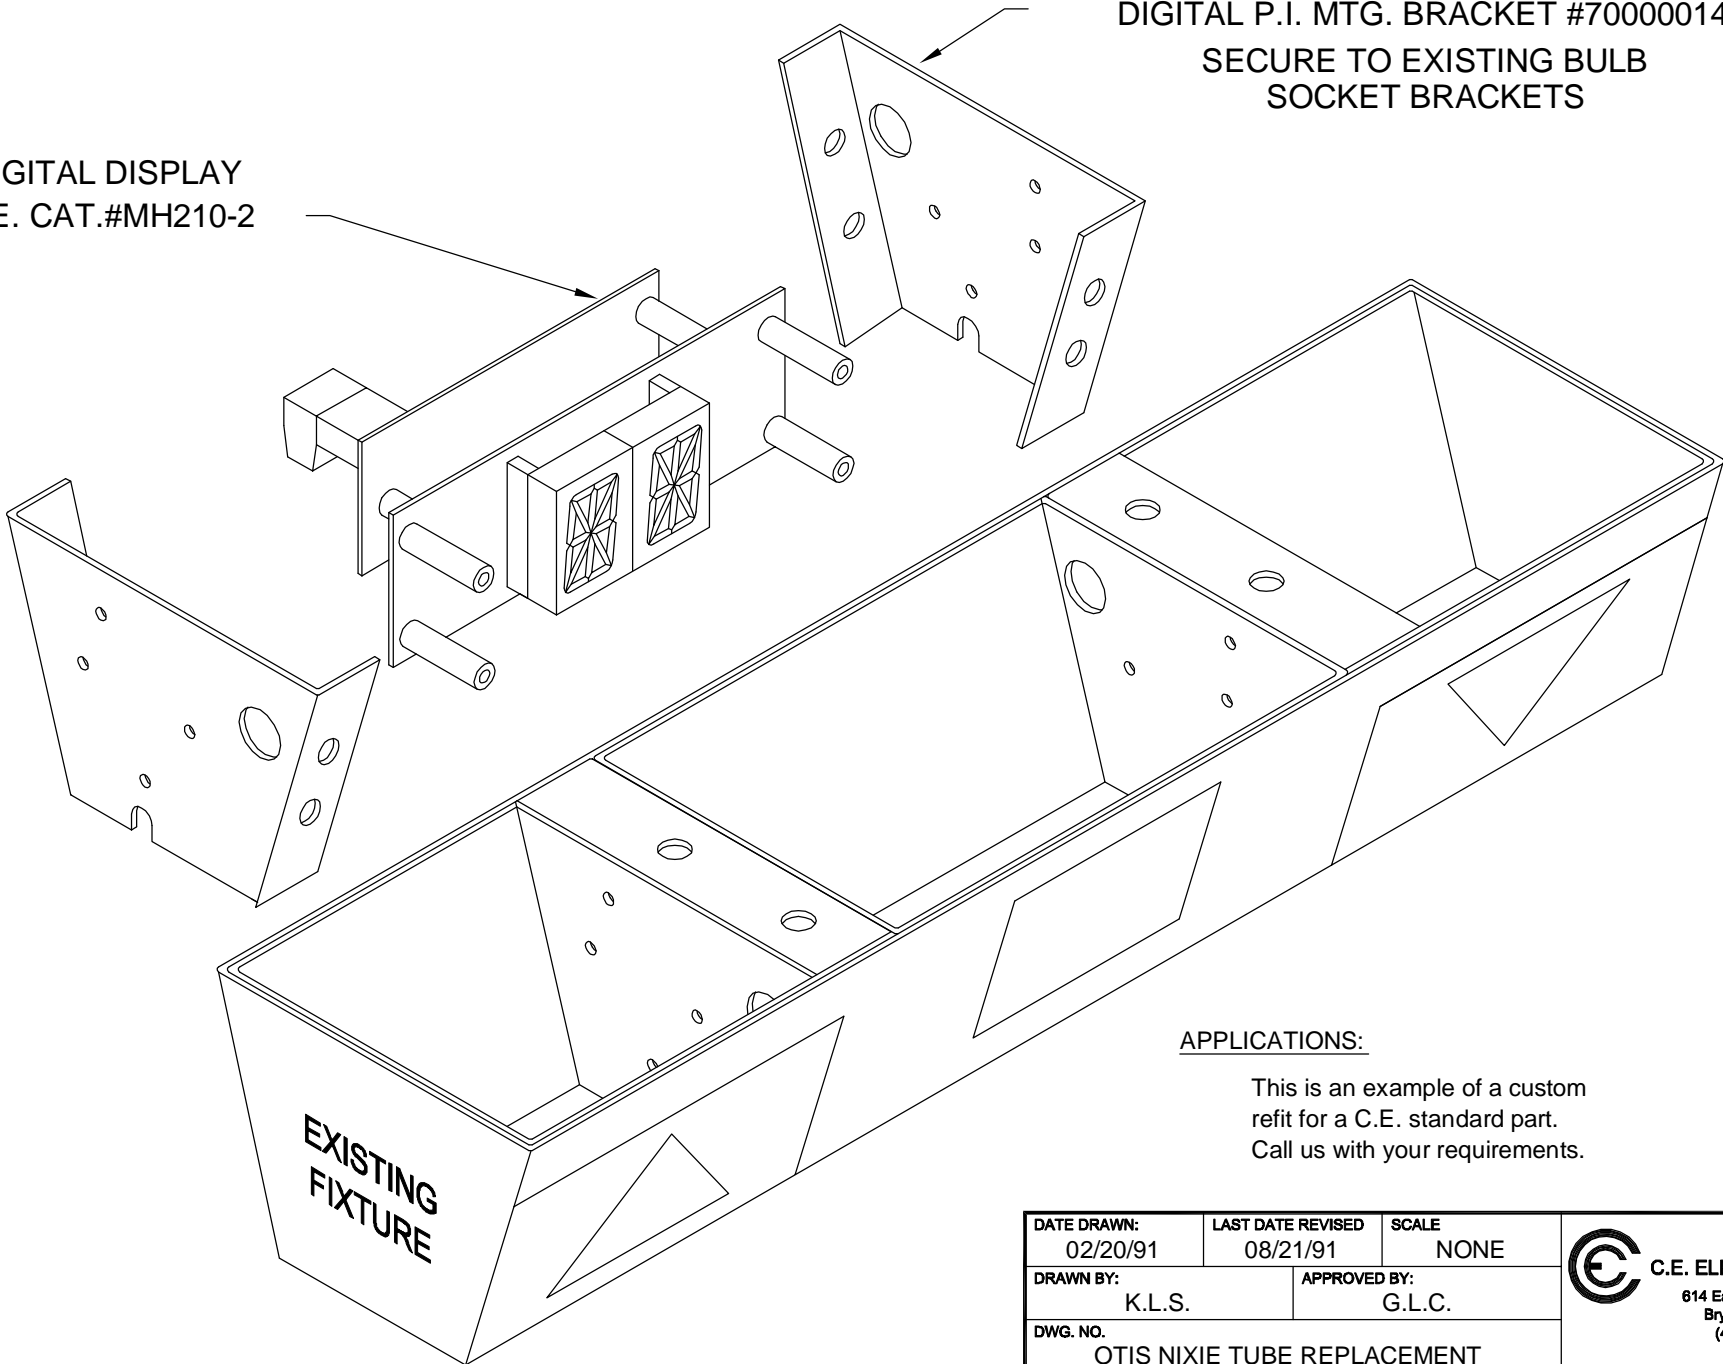

DIGITAL P.I. MTG. BRACKET #70000014
 SECURE TO EXISTING BULB
 SOCKET BRACKETS

DIGITAL DISPLAY
 C.E. CAT.#MH210-2

APPLICATIONS:

This is an example of a custom
 refit for a C.E. standard part.
 Call us with your requirements.

DATE DRAWN: 02/20/91	LAST DATE REVISED 08/21/91	SCALE NONE	 C.E. ELECTRONICS, INC. 614 East Edgerton Street Bryan, Ohio 43506 (419) 636-6705
DRAWN BY: K.L.S.		APPROVED BY: G.L.C.	
DWG. NO. OTIS NIXIE TUBE REPLACEMENT			
TITLE:			