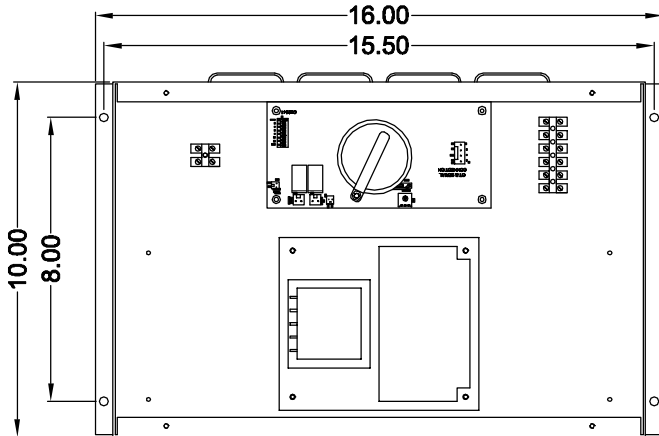

C.E. Electronics, Inc.
2107 Industrial Drive
Bryan, OH 43506
PH (419) 636-6705 FX (419) 636-2516
www.caelectronics.com

OSRLD-X

Ver. 1 Rel. 08/19/09

OTIS®
411 SERIES

OSRLD OTIS SERIAL RELAY LANTERN DRIVER

A highly reliable, solid state interface card for Otis serial (RSL Link) controllers. This card allows you to interface almost any incandescent lamp and LED backlight. Includes ECA.

Features:

- 1 year factory warranty
- Conforms to ADAAG 4.10.4
- Includes gong
- ECA compatible
- Works Directly from Otis serial (RSL Link) Controllers

OSRLD-4

TO ORDER - SPECIFY OSRLD-X

- "1" = DRY CONTACT, LARGE MTA 4 AMPS EACH
- "2" = OTIS 24 VOLT, SMALL MTA 0.5 AMPS EACH
- "3" = 24 VOLT, 4 AMPS WITH 110 AC IN
- "4" = 24 VOLT, 2 AMPS WITH 110/220 AC IN
- "5" = 24 VOLT, 7 AMPS WITH 110/220 AC IN