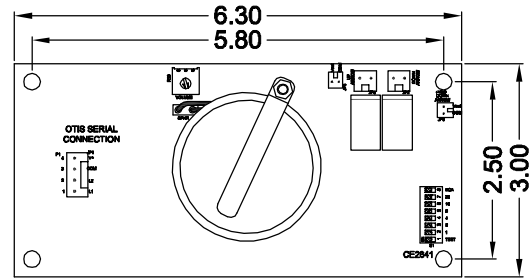

C.E. Electronics, Inc.
2107 Industrial Drive
Bryan, OH 43506
PH (419) 636-6705 FX (419) 636-2516
www.caelectronics.com

OSRLD-X

Ver. 1 Rel. 08/19/09

OTIS®
411 SERIES

OSRLD-1
OSRLD-2