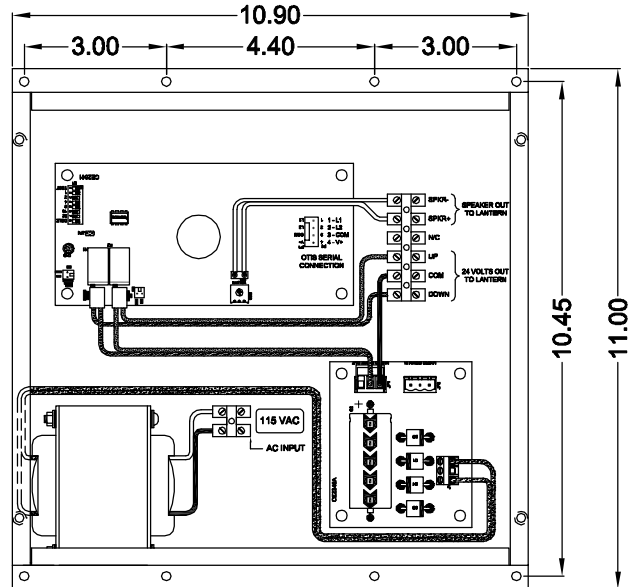

OSRLD-3

OSRLD OTIS SERIAL RELAY LANTERN DRIVER

A highly reliable, solid state interface card for Otis serial (RSL Link) controllers. This card allows you to interface almost any incandescent lamp and LED backlight. Includes ECA.

Features:

- 1 year factory warranty
- Conforms to ADAAG 4.10.4
- Includes gong
- ECA compatible
- Works Directly from Otis serial (RSL Link) Controllers