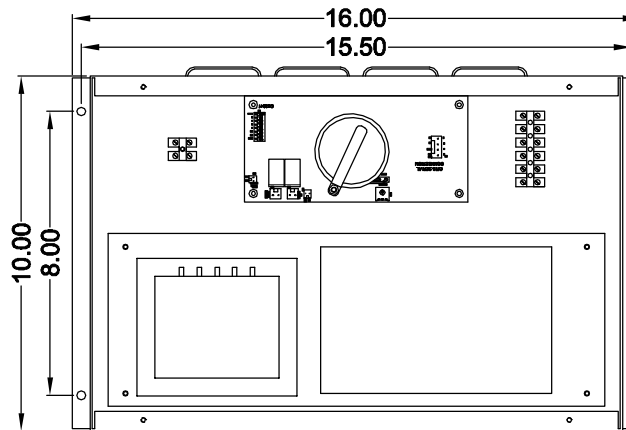

**Features:**

- 1 year factory warranty
- Conforms to ADAAG 4.10.4
- Includes gong
- ECA compatible
- Works Directly from Otis serial (RSL Link) Controllers

**OSRLD-4**

**OSRLD-5**

**TO ORDER - SPECIFY OSRLD-X**