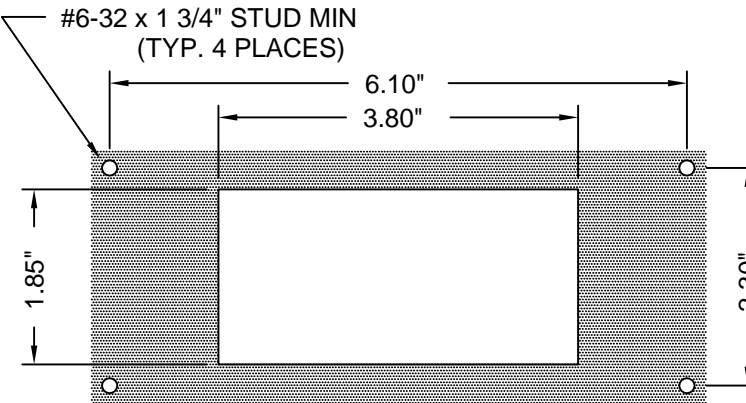

DARK BACKGROUND LIQUID CRYSTAL DISPLAY

Liquid crystal display indicator for floor position as well as car direction. Any alphanumeric character and up/down arrows can be displayed in either single or double digit floor designations.

OTIS CAR DATA LINK INTERFACE
 ELEVONIC 411-STYLE CONTROLS

1.5" LCD DISPLAY

TO ORDER - SPECIFY OL215 - X X

DIGIT & ARROW COLOR:

- "R" = RED
- "A" = AMBER
- "G" = GREEN
- "B" = BLUE
- "W" = WHITE

LENS:

- "C" = CLEAR
- "G" = GRAY
- "X" = NO LENS