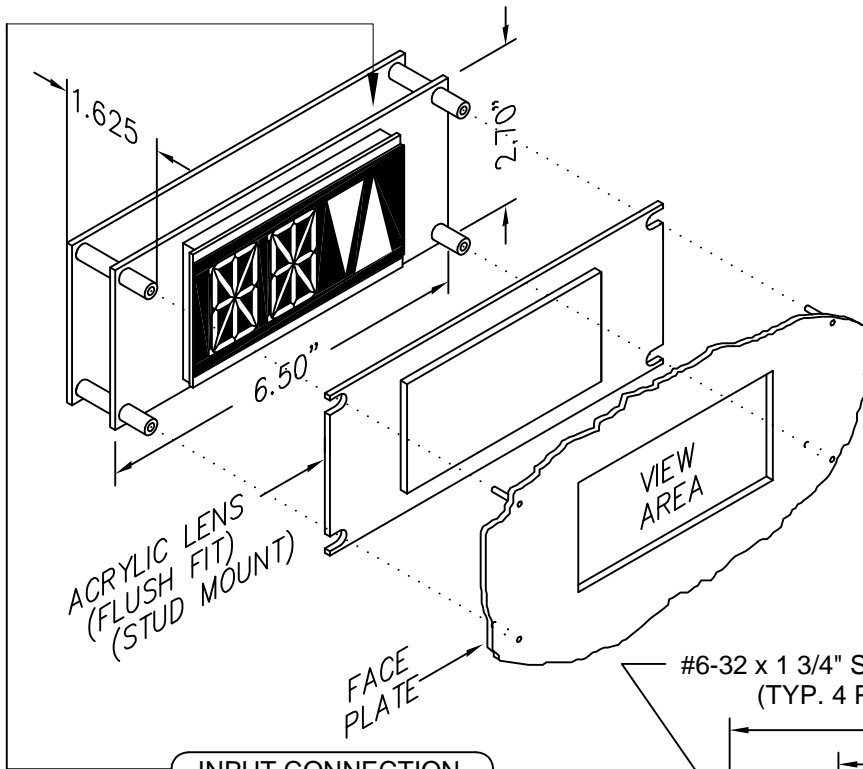

C.E. Electronics, Inc.
2107 Industrial Drive
Bryan, OH 43506
PH (419) 636-6705 FX (419) 636-2516
www.ccelectronics.com

OL215-XX

Ver. 5 Rel. 11/25/08

OTIS®
411 SERIES

RENEWAL PARTS

Lens: 104-6117 GRAY
Lens: 104-7005 CLEAR