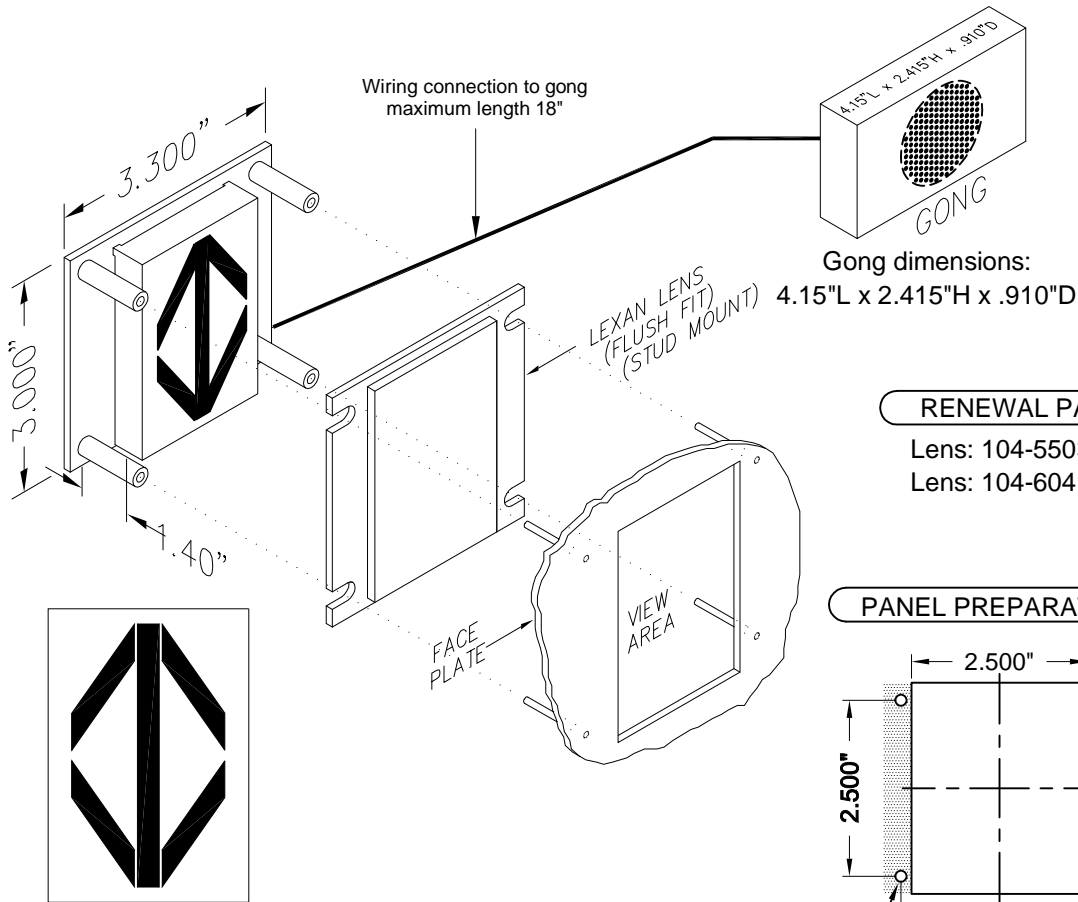

C.E. Electronics, Inc.
 2107 Industrial Drive
 Bryan, OH 43506
 PH (419) 636-6705 FX (419) 636-2516
 www.ceelectronics.com

OH125-XX

Ver. 5 Rel. 4/19/2012

OTIS®
 411 SERIES

Gong dimensions:
 4.15"L x 2.415"H x .910"D

RENEWAL PARTS

- Lens: 104-5503 RED
- Lens: 104-6041 GRAY

PANEL PREPARATION

#6-32 x 1 1/2" STUD MIN
 (TYP. 4 PLACES)
 CUTOUT TOLERANCE: +.020
 - 0.0

REMOTE DISPLAY INDICATOR "RDI"

Long life, solid state arrow for lanterns, 100,000 hour rated life. Accepts existing signals over the Otis serial RSL link. The unit is also equipped with an arrival gong.

Typical Applications

- Hall and car lanterns

Features

- Red or green
- 1 year factory warranty
- Includes gong

2.5" character

TO ORDER:-SPECIFY OH125 - X X

COLOR:
 "R" = RED
 "G" = GREEN
 "B" = BLUE
 "W" = WHITE

LENS:
 "R" = RED
 "G" = GRAY
 "B" = BLUE
 "X" = NO LENS