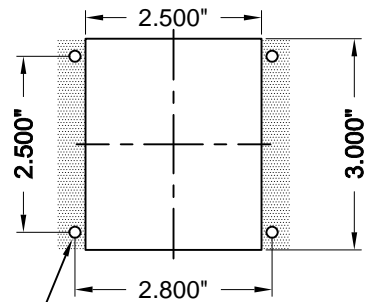

C.E. Electronics, Inc.
 2107 Industrial Drive
 Bryan, OH 43506
 PH (419) 636-6705 FX (419) 636-2516
 www.ceelectronics.com

OH125-XX

Ver. 5 Rel. 4/19/2012

OTIS®
 411 SERIES

Gong dimensions:
 4.15"L x 2.415"H x .910"D

RENEWAL PARTS

- Lens: 104-5503 RED
- Lens: 104-6041 GRAY

PANEL PREPARATION

#6-32 x 1 1/2" STUD MIN
 (TYP. 4 PLACES)
 CUTOUT TOLERANCE: +.020
 - 0.0

REMOTE DISPLAY INDICATOR "RDI"

Long life, solid state arrow for lanterns, 100,000 hour rated life. Accepts existing signals over the Otis serial RSL link. The unit is also equipped with an arrival gong.