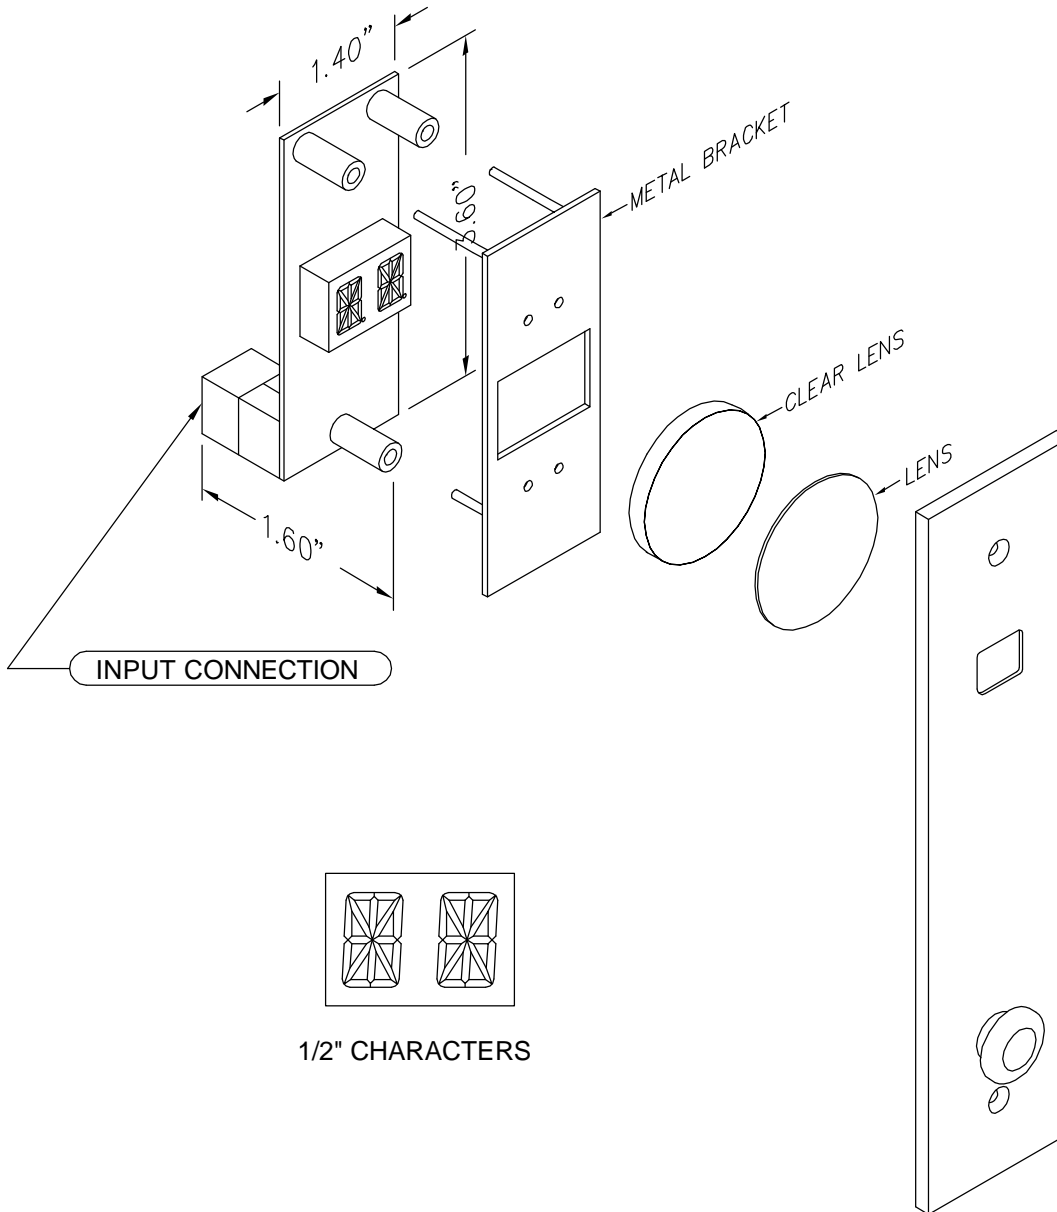

## WESTINGHOUSE SYNCHRODIAL REPLACEMENT

Segmented LED, Digital Indicator for floor position display, as well as car direction. Any alphanumeric character can be displayed in either single or double digit floor designations.