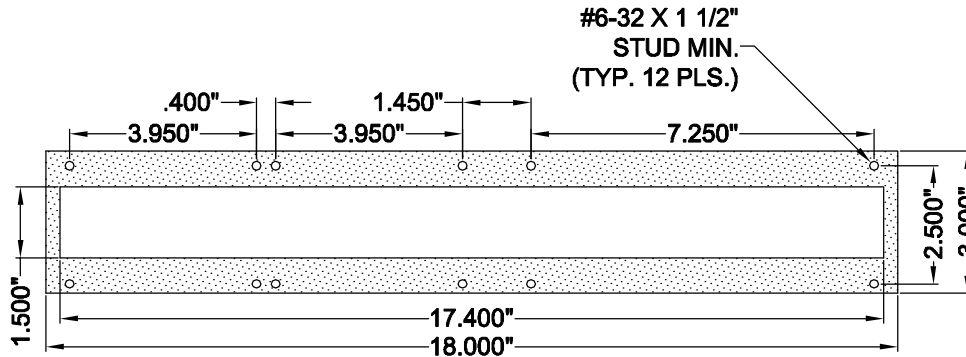

C.E. Electronics, Inc.
 2107 Industrial Drive
 Bryan, OH 43506
 PH (419) 636-6705 FX (419) 636-2516
 www.ceelectronics.com

MDBA08-XXX

Ver. 3 Rel. 11/24/08

DESTINATION
 BASED

SCROLLING MESSAGE DISPLAY

This display is capable of showing destination based information of up to 10 landings at a time. If more need to be shown it will scroll the floors. Units can display any alphanumeric character within a one inch LED display.

Features:

- Destination Based information
- Micro Comm information

PANEL PREP

TO ORDER:-SPECIFY MDBA08 - X X X

COLOR:
 "R" = RED
 "A" = AMBER
 "G" = GREEN

SIGNAL FORMAT:
 "1" = SINGLE LINE/FLOOR *
 "2" = BINARY
 "3" = UNITS & TENS *
 "4" = GRAY CODE
 "5" = INVERTED BINARY
 "6" = SPECIAL
 "M" = MICRO COMM

LENS:
 "R" = RED
 "G" = GRAY
 "X" = NO LENS