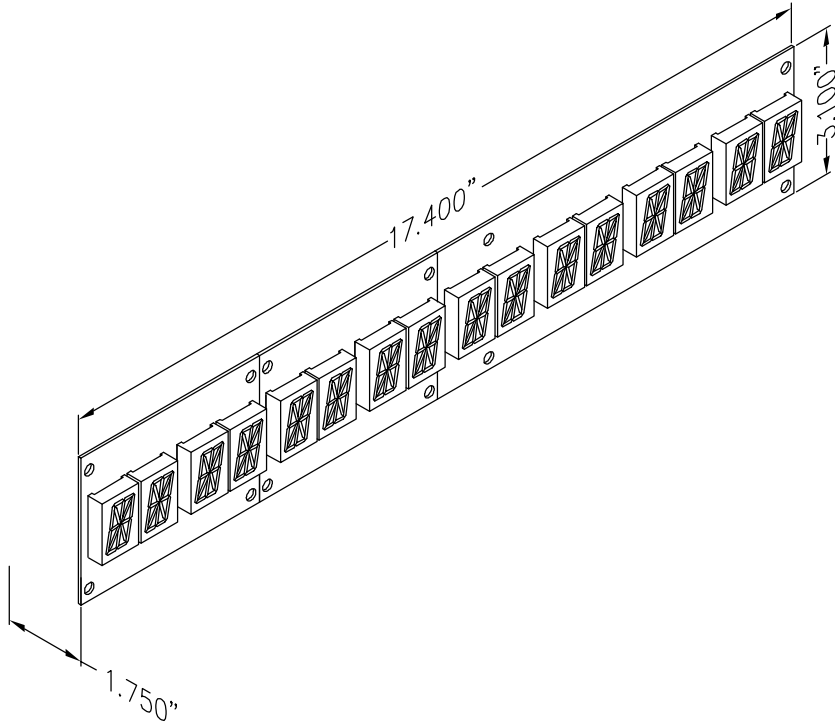

C.E. Electronics, Inc.
 2107 Industrial Drive
 Bryan, OH 43506
 PH (419) 636-6705 FX (419) 636-2516
 www.ceelectronics.com

MDBA08-XXX

Ver. 3 Rel. 11/24/08

DESTINATION
 BASED

SCROLLING MESSAGE DISPLAY

This display is capable of showing destination based information of up to 10 landings at a time. If more need to be shown it will scroll the floors. Units can display any alphanumeric character within a one inch LED display.

Features:

- Destination Based information
- Micro Comm information

PANEL PREP

TO ORDER:-SPECIFY MDBA08 - X X X

COLOR:
 "R" = RED
 "A" = AMBER
 "G" = GREEN

SIGNAL FORMAT:
 "1" = SINGLE LINE/FLOOR *
 "2" = BINARY
 "3" = UNITS & TENS *
 "4" = GRAY CODE
 "5" = INVERTED BINARY
 "6" = SPECIAL
 "M" = MICRO COMM

LENS:
 "R" = RED
 "G" = GRAY
 "X" = NO LENS