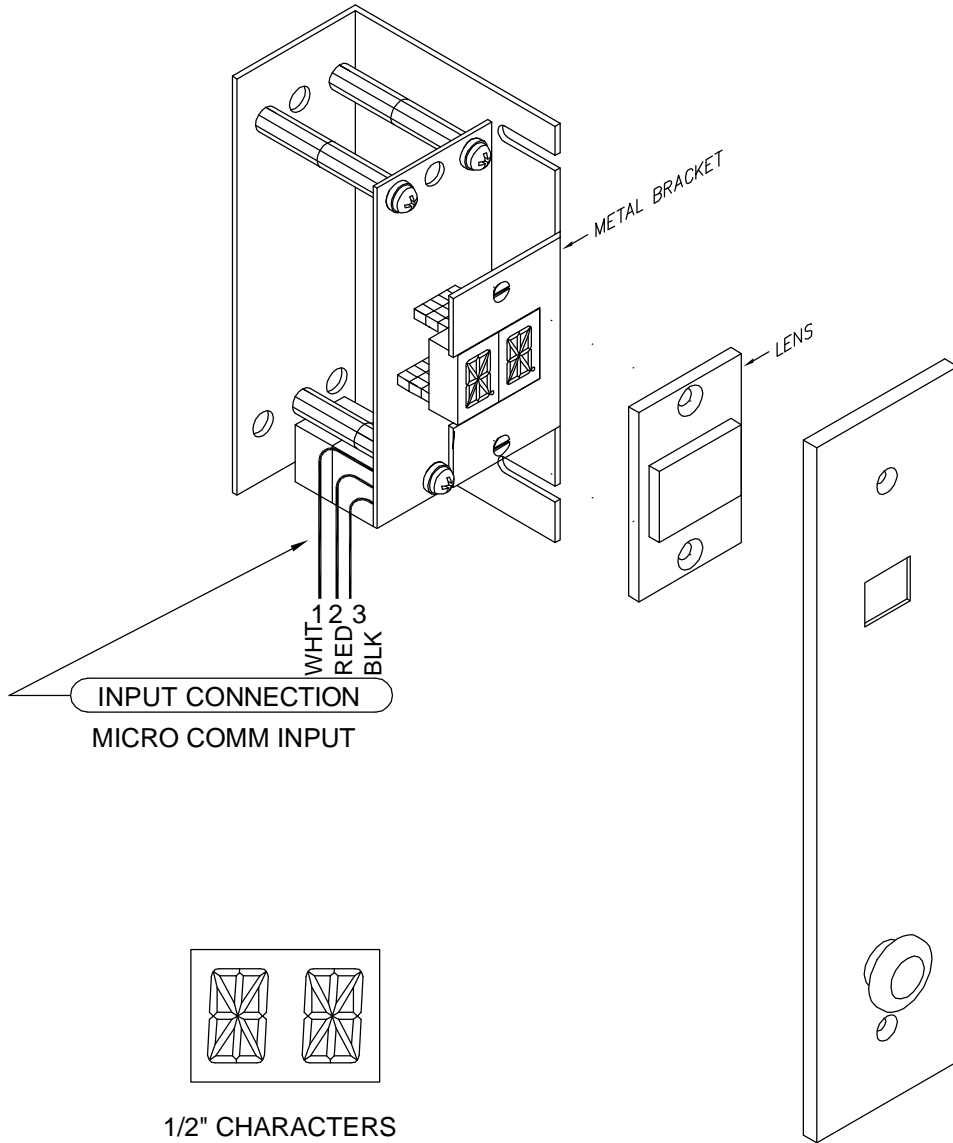

C.E. Electronics, Inc.
 2107 Industrial Drive
 Bryan, OH 43506
 PH (419) 636-6705 FX (419) 636-2516
 www.ceelectronics.com

MA105-X

Ver. 2 Rel. 01/16/03

DIRECT
REPLACEMENTS

ARMOR DIAL O MATIC REPLACEMENT

Segmented LED, Digital Indicator for floor position display, as well as car direction. Any alphanumeric character can be displayed in either single or double digit floor designations.

Typical applications:

- Direct replacement for Dial O Matic

Features:

- Fast, 3-wire hookup
- Latched inputs
- Cross wire protected
- Self testing
- Passing chime NOT available on this unit

NOTE:

1. This is not a stand alone unit. Must be used in conjunction with a MCCU controller.
2. Requires a Micro Comm driver.

TO ORDER - SPECIFY MA105 - X

COLOR:

"R" = RED

"G" = GREEN