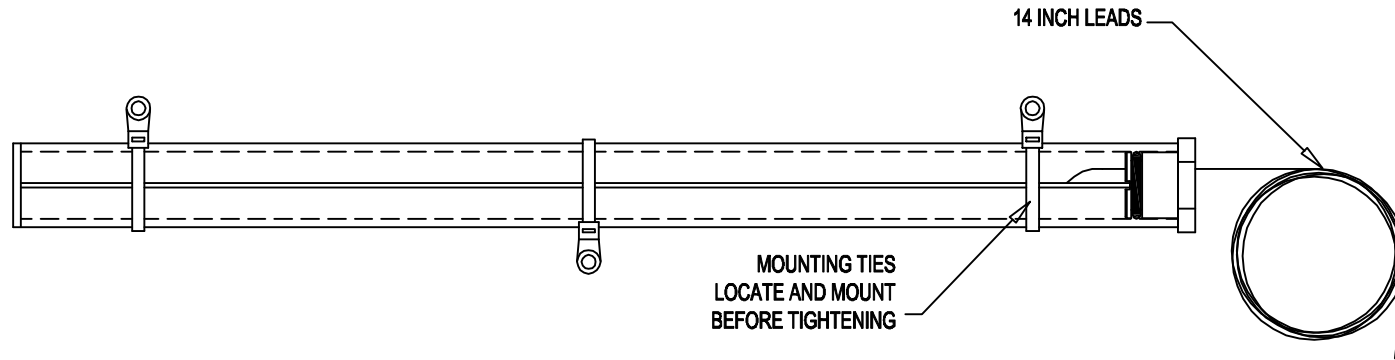

C.E. Electronics, Inc.
2107 Industrial Drive
Bryan, OH 43506
PH (419) 636-6705 FX (419) 636-2516
www.ccelectronics.com

LFRXX-XXXX

Ver. 4 Rel. 09/22/2010

ACCESSORIES

Features:

- Indirect Cab Illumination
- Escalators
- Moving Walkways
- Step Lights
- Enhances Safety
- Reduces Liability
- Long Life
- Reduces Maintenance
- Liquid Tight Construction

Energy Usage:

- 8 inch = 2.5 Watt
- 16 inch = 5 Watt