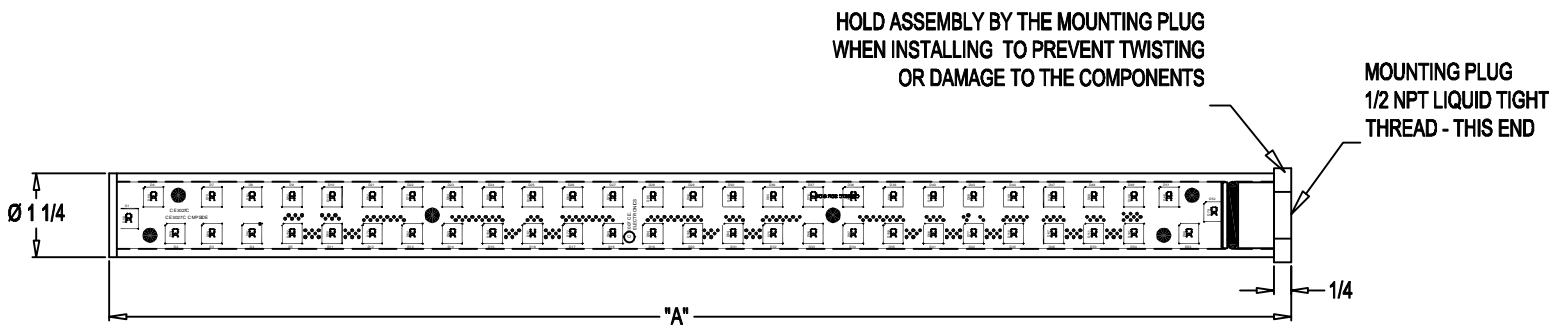

**Energy Usage:**

- 8 inch = 2.5 Watt
- 16 inch = 5 Watt

TO ORDER - SPECIFY LFRXX - X X X X

**LENGTH:**

- 08 = 8 INCH
- 16 = 16 INCH

**COLOR:**

- R = RED
- G = GREEN
- B = BLUE
- W = WHITE

**VOLTAGE:**

- 024 = 24 VOLT
- 048 = 48 VOLT
- 120 = 120 VOLT

"A" = 9-3/8 ( 8 INCH MODEL )  
 17-3/4 ( 16 INCH MODEL )