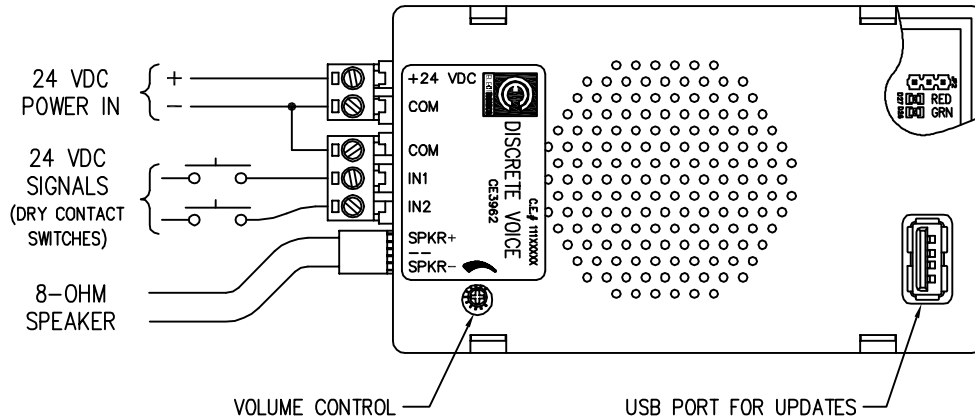

C.E. Electronics, Inc.
 2107 Industrial Drive
 Bryan, OH 43506
 PH (419) 636-6705 FX (419) 636-2516
 www.cееlectronics.com

VS3962-XX

Ver 1. Rel. 6/11/2021

ACCESSORIES

VOLUME CONTROL

USB PORT FOR UPDATES

DISCRETE VOICE ANNUNCIATOR

This unit is designed to sound: two (2) audio tones or messages.

Typical Applications

- For escalators, moving walkways, car or hall indications.

Features:

- Adjustable volume
- Conforms to overload Code ASME A17.1
- Compact Design
- Up to 8 minutes of speech
- Can be used for single or double audio inputs
- Solid State output

TO ORDER: SPECIFY VS3962 - X X

OPTION #1 - SPEAKER

- B = 5 INCH VOICE SPEAKER
- D = WATER RESISTANT SPEAKER
- E = 3 INCH WIDE VOICE SPEAKER
- H = SPEAKER BOX

OPTION #2 - POWER SUPPLY

- P = WITH 24 VDC POWER SUPPLY
- X = NO POWER SUPPLY