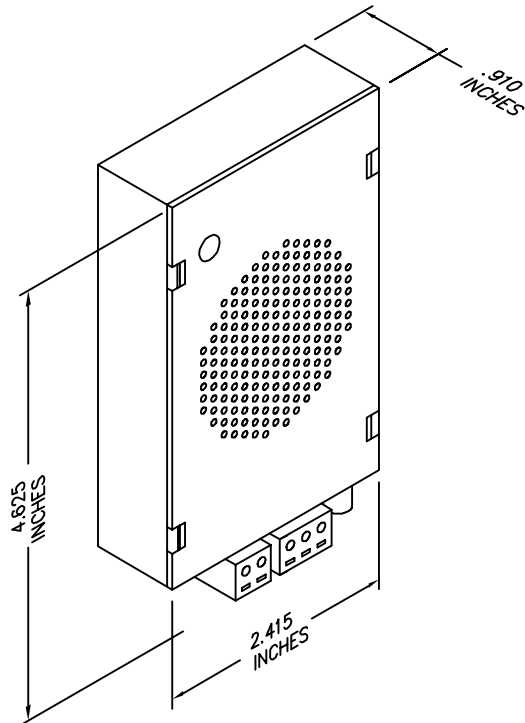

C.E. Electronics, Inc.
 2107 Industrial Drive
 Bryan, OH 43506
 PH (419) 636-6705 FX (419) 636-2516
 www.cееlectronics.com

VS3962-XX

Ver 1. Rel. 6/11/2021

ACCESSORIES

VOLUME CONTROL

USB PORT FOR UPDATES

DISCRETE VOICE ANNUNCIATOR

This unit is designed to sound: two (2) audio tones or messages.

Typical Applications

- For escalators, moving walkways, car or hall indications.

Features:

- Adjustable volume
- Conforms to overload Code ASME A17.1
- Compact Design
- Up to 8 minutes of speech
- Can be used for single or double audio inputs
- Solid State output

TO ORDER: SPECIFY VS3962 - X X

OPTION #1 - SPEAKER

- B = 5 INCH VOICE SPEAKER
- D = WATER RESISTANT SPEAKER
- E = 3 INCH WIDE VOICE SPEAKER
- H = SPEAKER BOX

OPTION #2 - POWER SUPPLY

- P = WITH 24 VDC POWER SUPPLY
- X = NO POWER SUPPLY