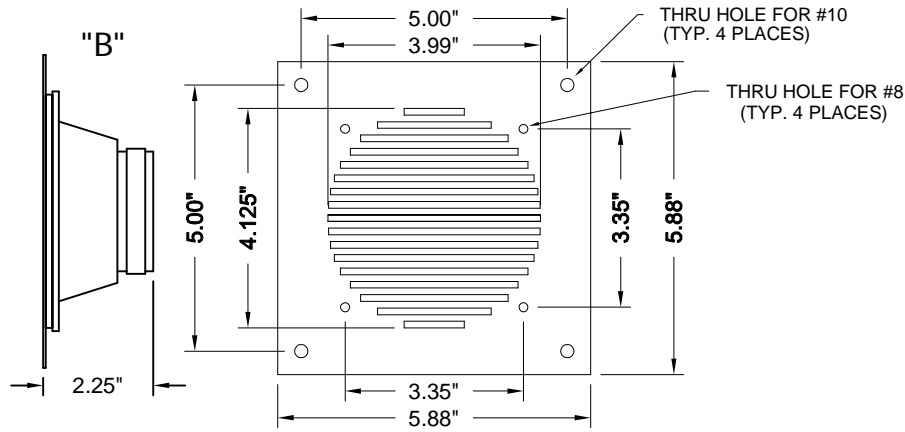

C.E. Electronics, Inc.
2107 Industrial Drive
Bryan, OH 43506
PH (419) 636-6705 FX (419) 636-2516
www.cееlectronics.com

VO3541-X

Ver. 2 Rel. 06/09/2016

OTIS®
411 SERIES

**FOR DIMENSIONAL INFORMATION
ON SPEAKER "D"
CONTACT THE DEALER**

VO3541 OTIS SERIAL VOICE

The basic system includes up to eighty different messages, with a total message time of 8 minutes. The device works with the Otis serial (RSL link) link and gets its data from the link. Position, direction and priority messages as well as door strobe are available.

Features:

- Custom vocabulary
- Up to 8 min. of speech
- Capable of 80 Messages
- Human voice
- Male and female voices
- Add on to existing P.I.'s
- Includes sealed mid-range speaker
- Conforms to ADAAG 4.10.13

TO ORDER - SPECIFY VO3541-X

SPEAKER FORMAT:

- "B" = 5" DIA. SPEAKER
- "D" = 3" DIA. WATER RESISTANT
- "C" = SPECIAL

Notes:

The digitized Voice Annunciator (VO3541-X) must be mounted within 20' of the speaker or damage will result! C.E. #40040001 matching transformers may be purchased for greater distances - consult the factory.