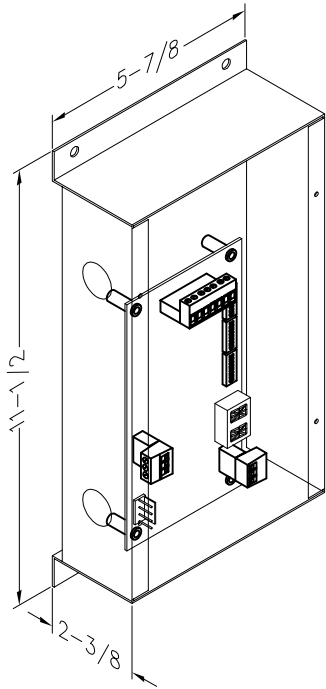

C.E. Electronics, Inc.
2107 Industrial Drive
Bryan, OH 43506
PH (419) 636-6705 FX (419) 636-2516
www.cееlectronics.com

VO3541-X

Ver. 2 Rel. 06/09/2016

OTIS®
411 SERIES

**FOR DIMENSIONAL INFORMATION
ON SPEAKER "D"
CONTACT THE DEALER**

VO3541 OTIS SERIAL VOICE

The basic system includes up to eighty different messages, with a total message time of 8 minutes. The device works with the Otis serial (RSL link) link and gets its data from the link. Position, direction and priority messages as well as door strobe are available.

Features:

- Custom vocabulary
- Up to 8 min. of speech
- Capable of 80 Messages
- Human voice
- Male and female voices
- Add on to existing P.I.'s
- Includes sealed mid-range speaker
- Conforms to ADAAG 4.10.13

TO ORDER - SPECIFY VO3541-X

SPEAKER FORMAT:

- "B" = 5" DIA. SPEAKER
- "D" = 3" DIA. WATER RESISTANT
- "C" = SPECIAL

Notes:

The digitized Voice Annunciator (VO3541-X) must be mounted within 20' of the speaker or damage will result! C.E. #40040001 matching transformers may be purchased for greater distances - consult the factory.