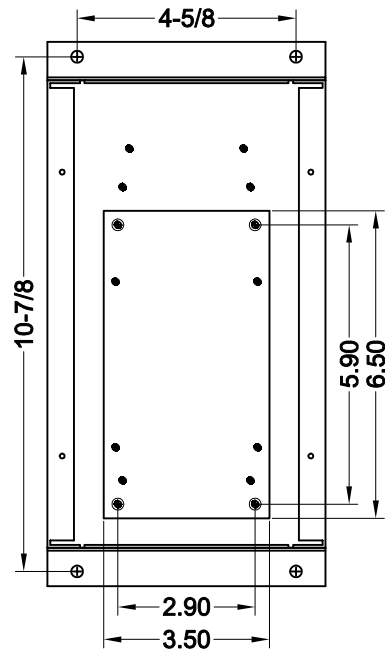

C.E. Electronics, Inc.
2107 Industrial Drive
Bryan, OH 43506
PH (419) 636-6705 FX (419) 636-2516
www.cееlectronics.com

VO3541-X

Ver. 2 Rel. 06/09/2016

OTIS®
411 SERIES

**FOR DIMENSIONAL INFORMATION
ON SPEAKER "D"
CONTACT THE DEALER**

VO3541 OTIS SERIAL VOICE

The basic system includes up to eighty different messages, with a total message time of 8 minutes. The device works with the Otis serial (RSL link) link and gets its data from the link. Position, direction and priority messages as well as door strobe are available.

Features:

- Custom vocabulary
- Up to 8 min. of speech
- Capable of 80 Messages
- Human voice
- Male and female voices
- Add on to existing P.I.'s
- Includes sealed mid-range speaker
- Conforms to ADAAG 4.10.13

TO ORDER - SPECIFY VO3541-X

SPEAKER FORMAT:

- "B" = 5" DIA. SPEAKER
- "D" = 3" DIA. WATER RESISTANT
- "C" = SPECIAL

Notes:

The digitized Voice Annunciator (VO3541-X) must be mounted within 20' of the speaker or damage will result! C.E. #40040001 matching transformers may be purchased for greater distances - consult the factory.