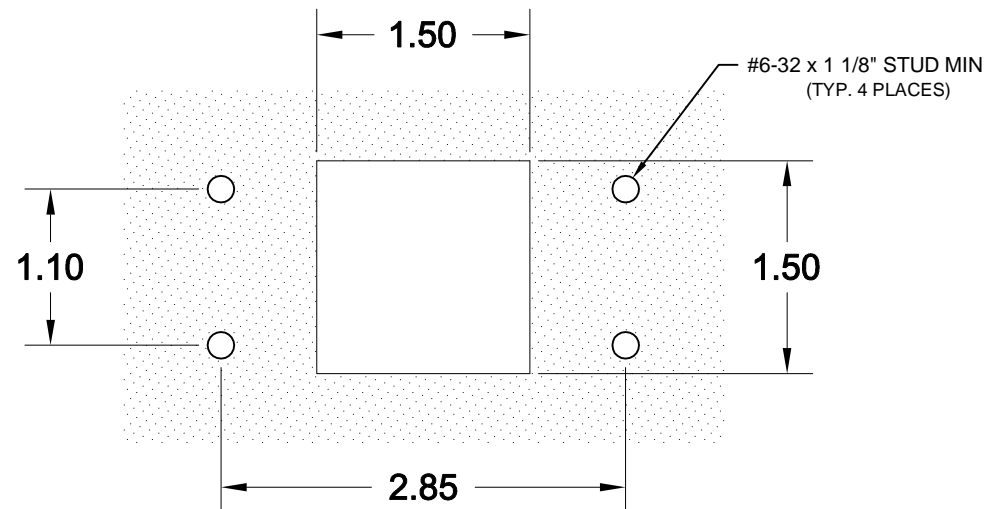

1" Red Segmented LED, digital indicator for floor position display, as well as car direction.
 +24VDC inputs w/floors 1-9, 0, B, G,L, P, M and one field programmable floor.

Typical Applications

- Car-OP Panel
- Transom-car or Hall

RENEWAL PARTS

- Lens: 104-5596 RED
- Lens: 104-6596 GRAY

1" CHARACTER

PANEL PREPARATION

CUTOUT TOLERANCE: +.020
 -0.0