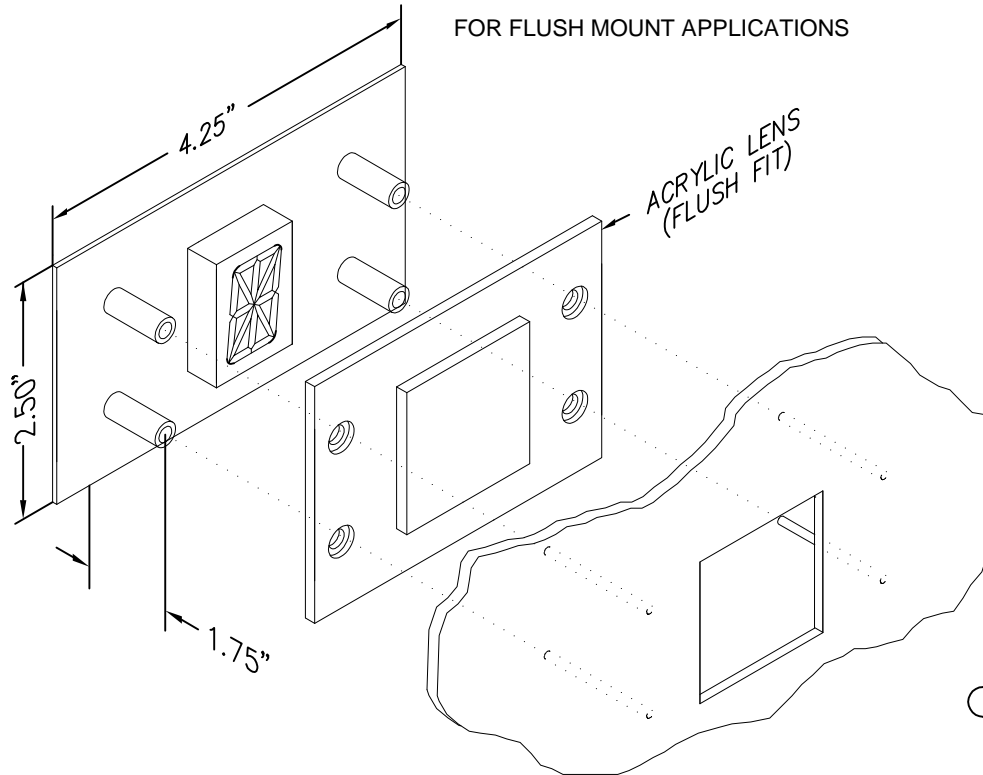

C.E. Electronics, Inc.
2107 Industrial Drive
Bryan, OH 43506
PH (419) 636-6705 FX (419) 636-2516
www.ccelectronics.com

SH110-R0B1X

Ver. 2 Rel. 04/12/2013

SEGMENTED
DISPLAYS