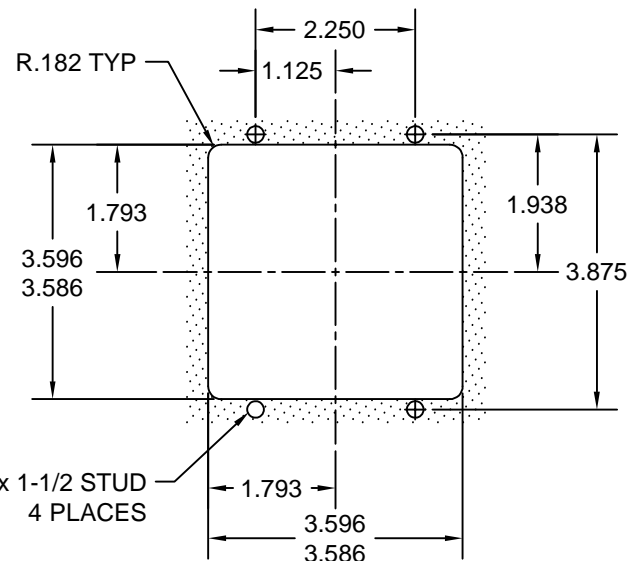

OTIS CAR DATA LINK

RENEWAL PARTS

Lens: 104-6056 GRAY

PANEL PREPARATION

**OV220-XX - OTIS SERIAL LINK
 REMOTE DISPLAY INDICATOR ("RDI")**

Segmented led, digital indicator for floor position display. Any alphanumeric character can be displayed in either single or double digit floor designations.

Typical Applications:

- car-op panel, transom-car or hall, deep surface mount fixtures

Features:

- Self testing
- Passing chime output

2 INCH CHARACTERS

TO ORDER - SPECIFY OV220-X X

COLOR:

- "R" = RED
- "G" = GREEN
- "B" = BLUE
- "W" = WHITE
- "A" = AMBER

LENS:

- "G" = GRAY ONLY