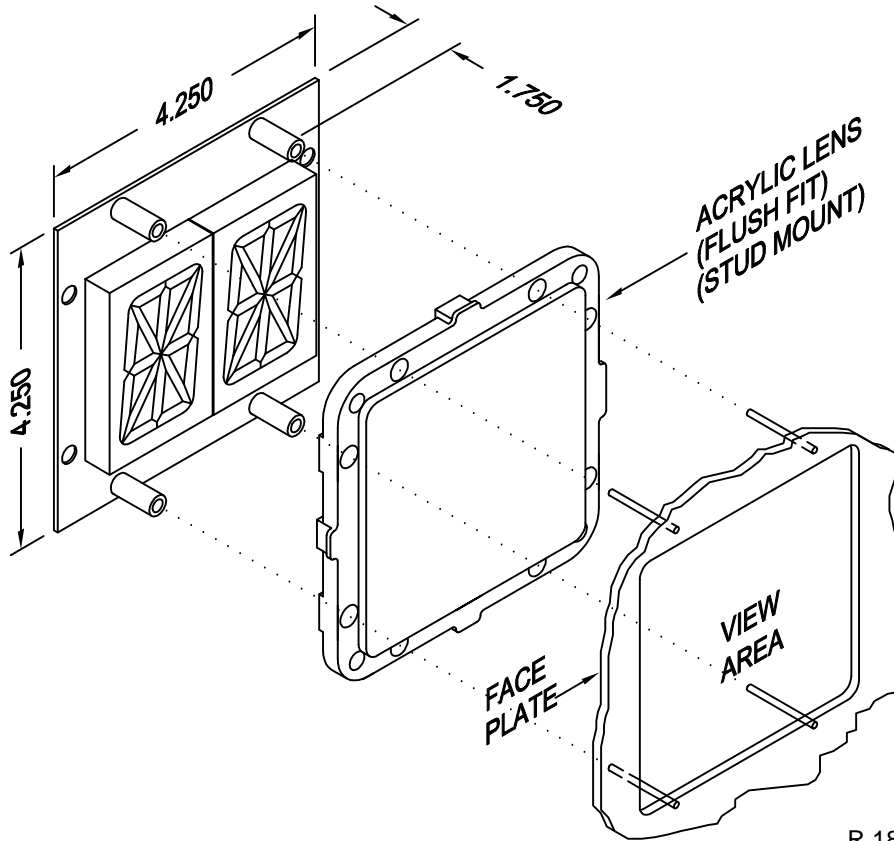

C.E. Electronics, Inc.
2107 Industrial Drive
Bryan, OH 43506
PH (419) 636-6705 FX (419) 636-2516
www.ceelectronics.com

OV220-XX

Ver. 7 Rel. 4/22/2019

OTIS®
411 SERIES

OTIS MALE
4 PIN HEADER

INPUT CONNECTION

OTIS CAR DATA LINK

RENEWAL PARTS

Lens: 104-6056 GRAY