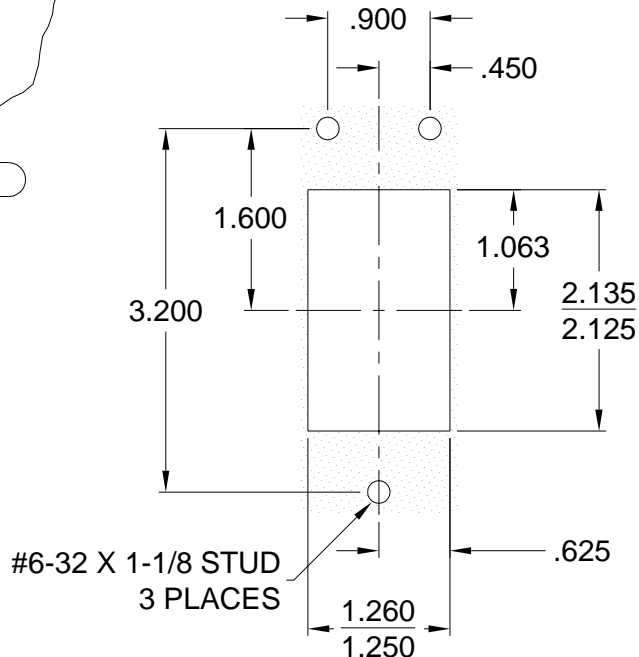

C.E. Electronics, Inc.
 2107 Industrial Drive
 Bryan, OH 43506
 PH (419) 636-6705 FX (419) 636-2516
 www.ccelectronics.com

OV105-XX

Ver. 5 Rel. 2/18/2019

OTIS

INPUT CONNECTION

OTIS CAR DATA LINK
 L1, L2, P, G

1/2" CHARACTER

RENEWAL PARTS

- Lens: 104-5605 RED
- Lens: 104-6005 GRAY
- Lens: 104-9005 BLUE

PANEL PREPARATION

OTIS 411 SERIES CONTROLLERS

REMOTE DISPLAY INDICATOR "RDI"

Segmented LED, digital indicator for floor position display, as well as car direction. Any alphanumeric character can be displayed in either single or double digit floor designations.

COLOR:

- "R" = RED SEGMENTS / RED ARROWS
- "G" = GREEN SEGMENTS / RED ARROWS
- "B" = BLUE SEGMENTS / BLUE ARROWS

LENS:

- "R" = RED
- "G" = GRAY
- "B" = BLUE
- "X" = NO LENS