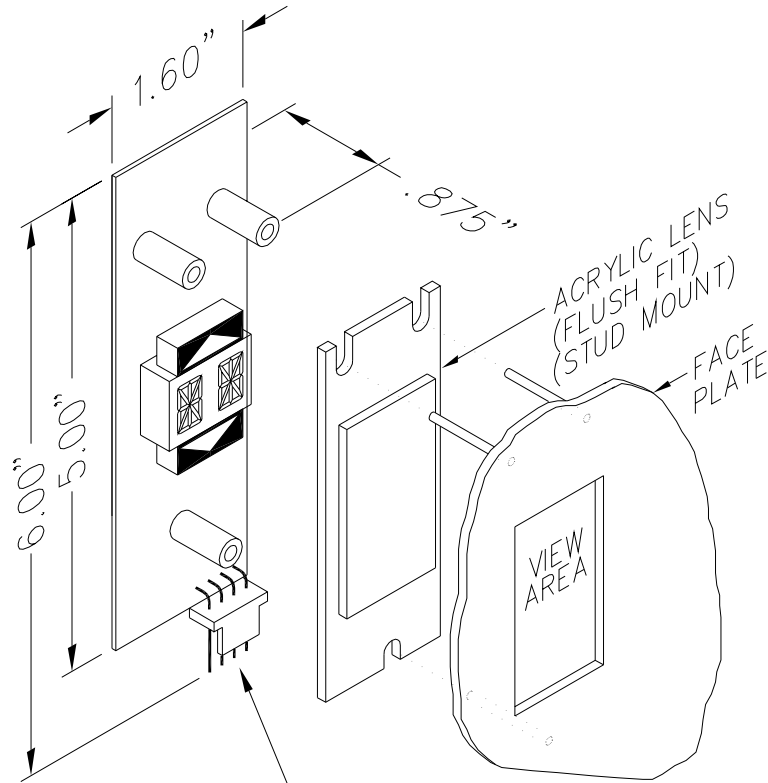

C.E. Electronics, Inc.
2107 Industrial Drive
Bryan, OH 43506
PH (419) 636-6705 FX (419) 636-2516
www.ccelectronics.com

OV105-XX

Ver. 5 Rel. 2/18/2019

OTIS

INPUT CONNECTION

OTIS CAR DATA LINK
L1, L2, P, G

1/2" CHARACTER

RENEWAL PARTS

- Lens: 104-5605 RED
- Lens: 104-6005 GRAY
- Lens: 104-9005 BLUE