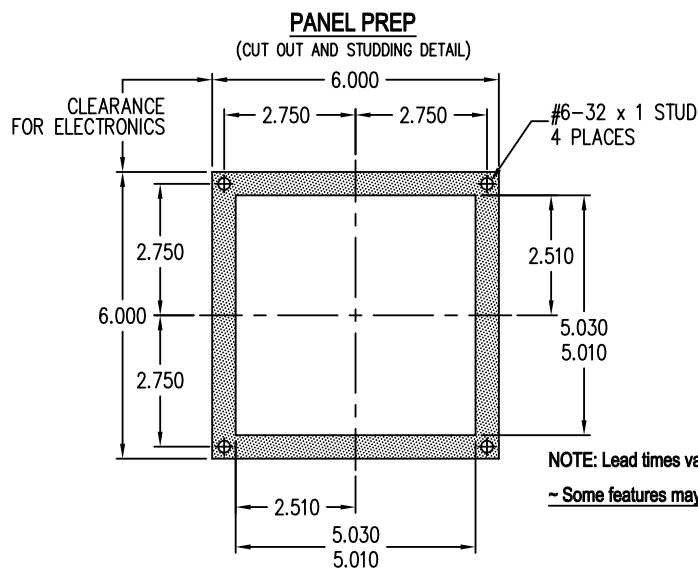

NOTE: Lead times vary and characters need to be specified

~ Some features may not be available for your system; Please check with your manufacture or engineering for special features ~