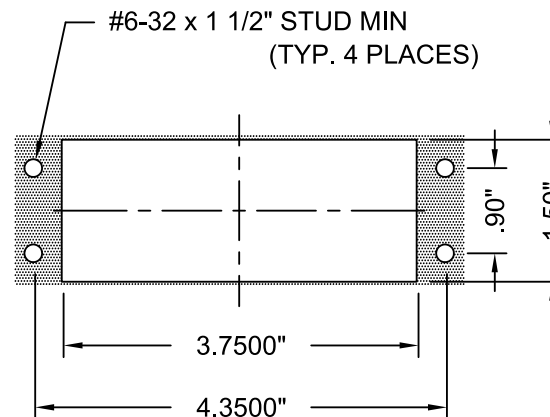

### INPUT CONNECTION

OTIS CAR DATA LINK INTERFACE  
 ELEVONIC 411-STYLE CONTROLS

OTIS MALE  
 4 PIN HEADER

1" CHARACTER

### PANEL PREPARATION

CUTOUT TOLERANCE: +.020  
 - 0.0