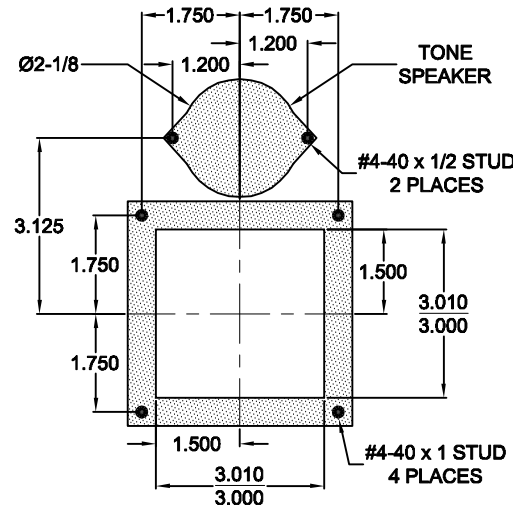

1-1/2 INCHES
 CLEARANCE REQUIRED
 FOR ELECTRONICS

OBOX

3 INCH LED EXTENDED DESTINATION BLOCK

Long life, solid state LED's with a 100,000 hour rated life. Accepts existing signals over the Otis RSL link. It includes white LED's when floor is available. For arrival they turn either green in the up direction or red in the down with destination characters for 180° viewing. The unit is also equipped with an arrival speaker and destination tones. The programming is dip switch selectable.

Typical Applications

- Destination Indicator with auto fill arrival arrows

Features:

- 2 inch characters
- 180° viewing angle lantern
- 1 year factory warranty
- Conforms to ADAAG 4.10.4
- Includes speaker for tones
- Otis RSL input
- ECA
- Metal - optional

- Some features may not be available for your system
- Please check with manufacturer for special features
- Consult Manufacturer for lead time

PANEL PREP

TO ORDER: - SPECIFY OBOX-X

"BLANK" = No Voice

"D" = DESTINATION Voice
 (Adds 1/4 inch to depth)