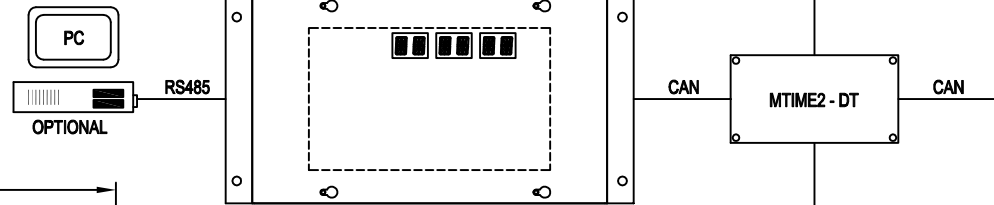

C.E. Electronics, Inc.
 2107 Industrial Drive
 Bryan, OH 43506
 PH (419) 636-6705 FX (419) 636-2516
 www.cееlectronics.com

MTIME2-X

Ver. 2 Rel. 7/12/2019

ACCESSORIES

TIME and DATE MODULE

This unit is based in conjunction with all C.E. Electronics scrolling message centers. The date and time can be integrated into messages or displayed continuously on the screen.

This unit can also be used in conjunction with the C.E. Elite and scrolling message position indicators

The unit can be formatted to the most popular U.S. and European styles of displaying the date and time. A battery backup will maintain the settings during power failures.