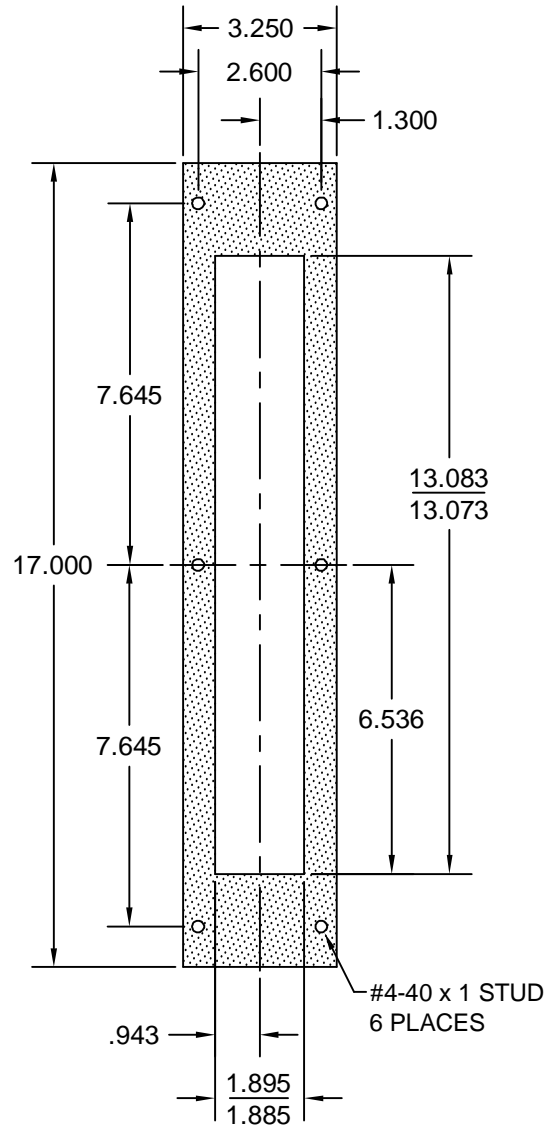

C.E. Electronics, Inc.
 2107 Industrial Drive
 Bryan, OH 43506
 PH (419) 636-6705 FX (419) 636-2516
 www.ccelectronics.com

MDBA10-VBXM CX

Ver. 2 Rel. 9/28/2017

DESTINATION
 BASED

PANEL PREP

1 INCH - 10 DUAL DIGIT DESTINATION ANNUNCIATOR

This display is capable of showing destination based information of up to 10 landings at a time. If more floors are need to be displayed it will scroll the floors. Units can display any alphanumeric character within a 1 inch LED display.

Features:

- Destination Based information
- Micro Comm information

Listed 5N50
 Elevator Accessory

TO ORDER:-SPECIFY MDBA10-VB X MC X

COLOR:
 "W" = WHITE
 "R" = RED
 "G" = GREEN
 "B" = BLUE

RENEWAL PARTS

- Lens: 104-5678 RED
- Lens: 104-6678 GRAY
- Lens: 104-9678 BLUE

LENS:
 "R" = RED
 "G" = GRAY
 "B" = BLUE
 "X" = NO LENS

NOTE:
 1-1/2 INCH MINIMUM DEPTH OF UNIT