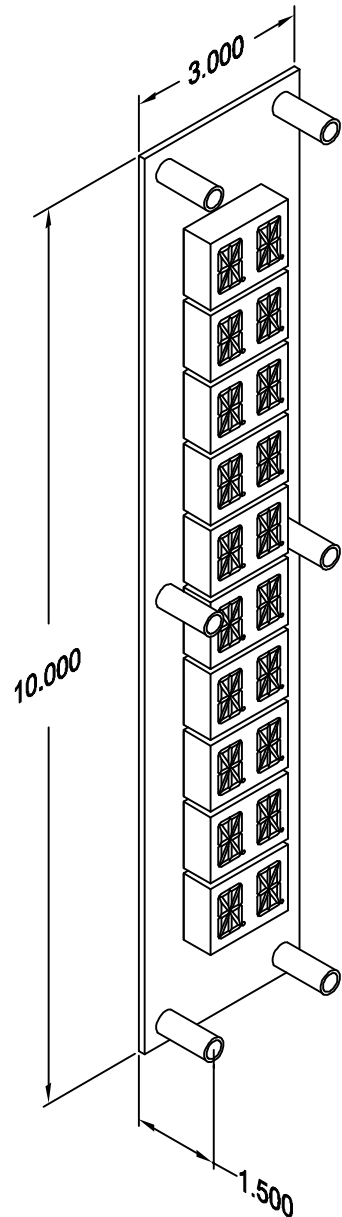

C.E. Electronics, Inc.
2107 Industrial Drive
Bryan, OH 43506
PH (419) 636-6705 FX (419) 636-2516
www.ccelectronics.com

MDBA10-VAXMCX

Ver. 2 Rel. 11/6/2019

DESTINATION
BASED

RENEWAL PARTS

- Lens: 104-5584 RED
- Lens: 104-6584 GRAY
- Lens: 104-9584 BLUE