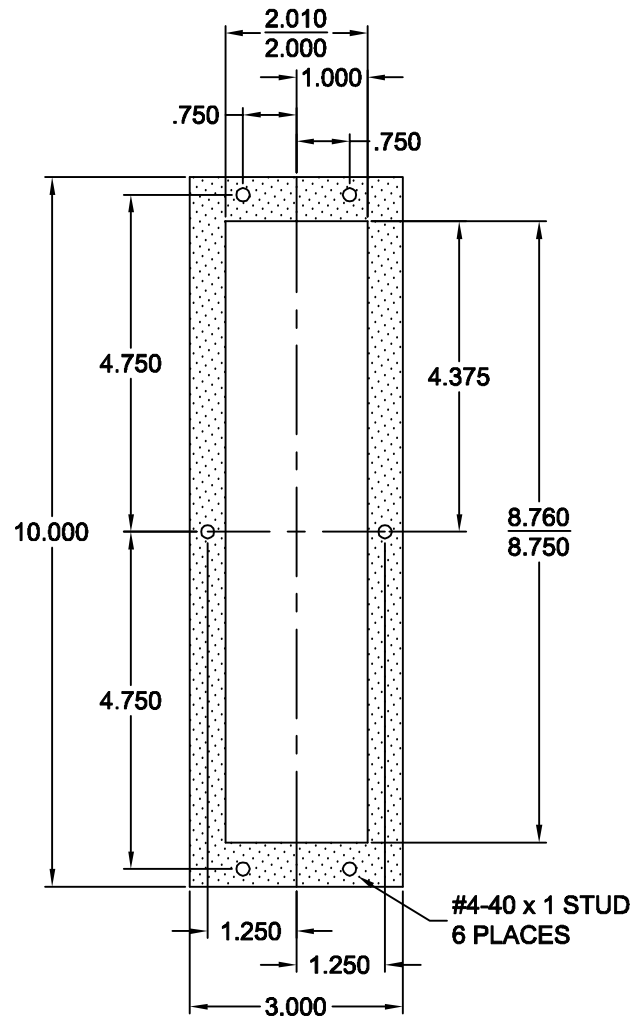

## RENEWAL PARTS

- Lens: 104-5584 RED
- Lens: 104-6584 GRAY
- Lens: 104-9584 BLUE

## 1/2 INCH - 10 DUAL DIGIT DESTINATION ANNUNCIATOR

This display is capable of showing destination based information of up to 10 landings at a time. If more floors need to be displayed it will scroll the floors. Units can display any alphanumeric character within a 1/2 inch LED display.

### NOTE:

1-1/2 INCH MINIMUM DEPTH OF UNIT