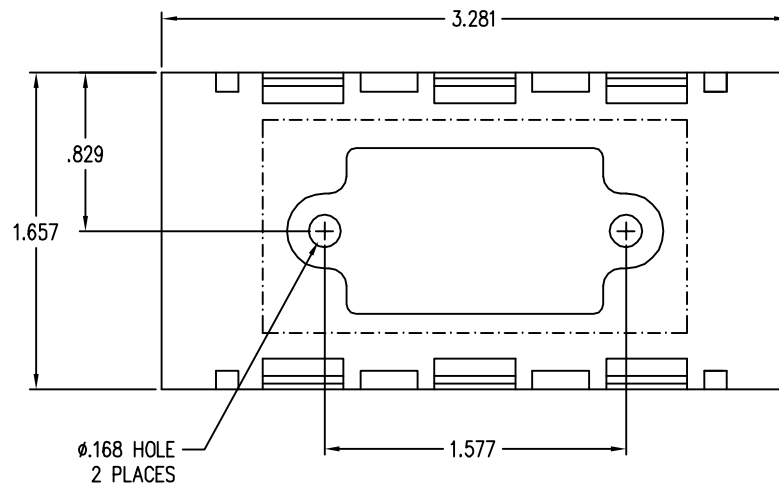

C.E. Electronics, Inc.
 2107 Industrial Drive
 Bryan, OH 43506
 PH (419) 636-6705 FX (419) 636-2516
 www.ccelectronics.com

MCRSL-1

Ver. 1 Rel. 11/6/2019

OTIS

MCRSL-1

INTERFACE CARD

A highly reliable, solid state interface card for Otis controllers. This card allows you to interface almost any Micro Comm display directly to Otis 411 style controllers. Lantern or single display application only.

Features:

- * 1 year factory warranty
- * Single display application only
- * Utilizes Micro Comm displays
- * Works directly from Otis controllers

BOARD HOLDER
 CE # 70000469

To Order - Specify: MCRSL-1