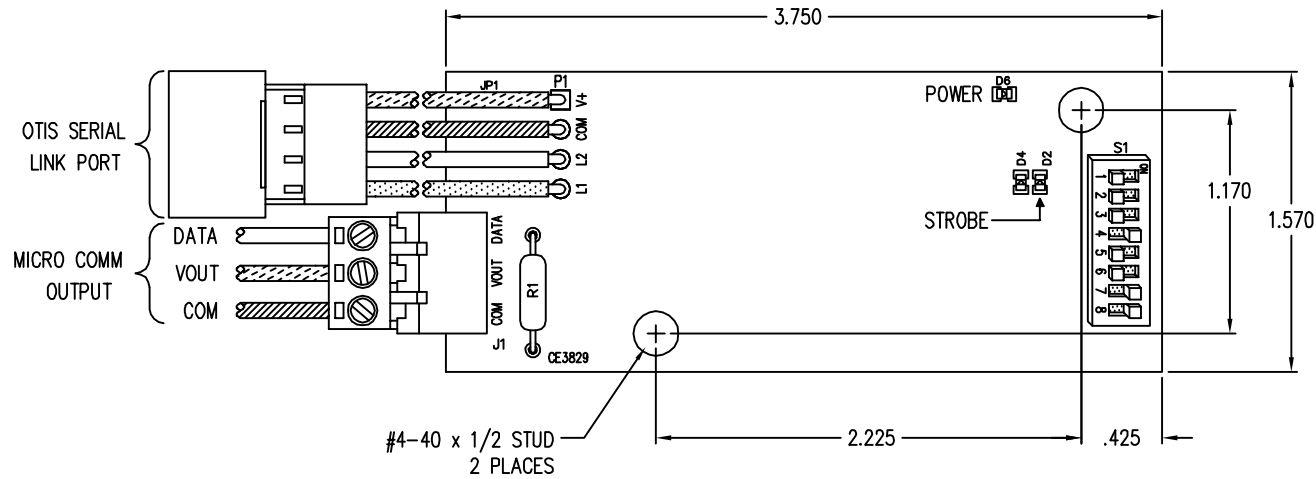

C.E. Electronics, Inc.
 2107 Industrial Drive
 Bryan, OH 43506
 PH (419) 636-6705 FX (419) 636-2516
 www.ccelectronics.com

MCRSL-1

Ver. 1 Rel. 11/6/2019

OTIS

MCRSL-1

INTERFACE CARD

A highly reliable, solid state interface card for Otis controllers. This card allows you to interface almost any Micro Comm display directly to Otis 411 style controllers. Lantern or single display application only.

Features:

- * 1 year factory warranty
- * Single display application only
- * Utilizes Micro Comm displays
- * Works directly from Otis controllers

BOARD HOLDER
 CE # 70000469

To Order - Specify: MCRSL-1