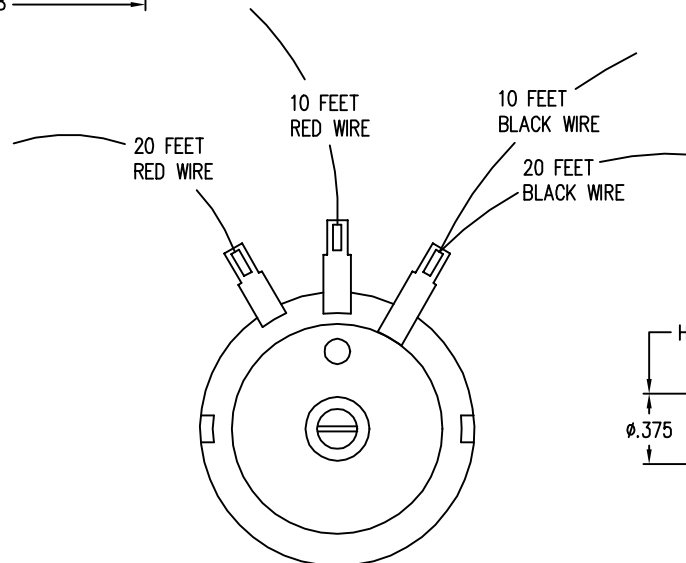

PLATE AND KNOB FRONT VIEW

REMOTE VOLUME CONTROL

8 OHM; 15 WATT, remote control to be used with
 Voice annunciator VS3541, VM3541, VO3541.

May also be used with other audio products with an 8 ohm
 load requiring audio attenuation.

Hardware and knob included

Comes prewired

TO ORDER - SPECIFY: LPAD