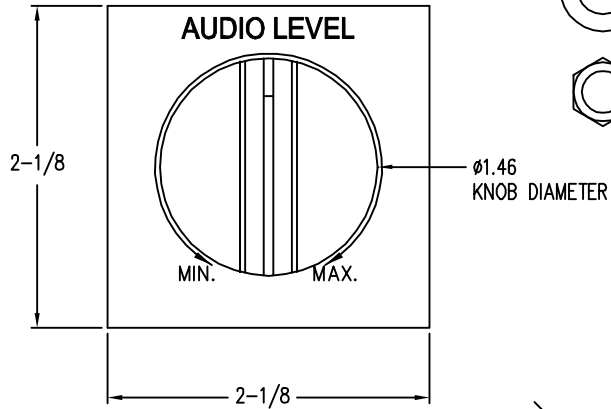

PLATE AND KNOB FRONT VIEW

REMOTE VOLUME CONTROL

8 OHM; 15 WATT, remote control to be used with
 Voice annunciator VS3541, VM3541, VO3541.

May also be used with other audio products with an 8 ohm
 load requiring audio attenuation.

Hardware and knob included

Comes prewired

TO ORDER - SPECIFY: LPAD