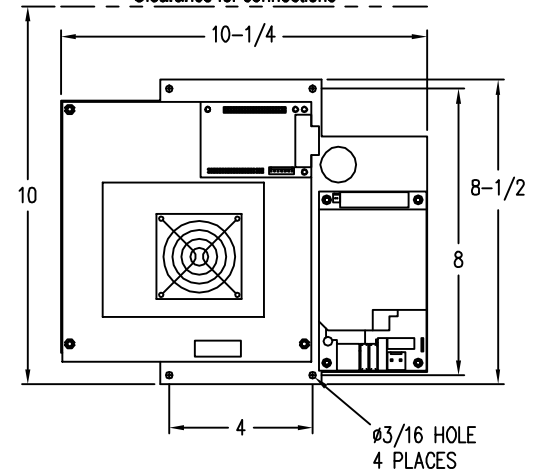

ET240-KPX-DETAIL 1

Ver. 1 Rel. 5/10/2022

Elite Touch[®]

PANEL PREP

Remote/Protected Electronics
 (15 feet max. distance)

Power Supply

Clearance for connections

Local / Open Electronics
 (15 feet max. distance)