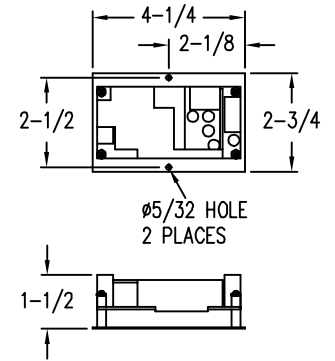

ET240-KPX-DETAIL 1

Ver. 1 Rel. 5/10/2022

Elite Touch[®]

PANEL PREP

Remote/Protected Electronics
 (15 feet max. distance)

Power Supply

Clearance for connections

Local / Open Electronics
 (15 feet max. distance)