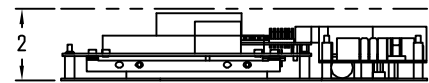

ET240-KPX-DETAIL 1

Ver. 1 Rel. 5/10/2022

Elite Touch[®]

PANEL PREP

Remote/Protected Electronics
 (15 feet max. distance)

Power Supply

Clearance for connections

Local / Open Electronics
 (15 feet max. distance)