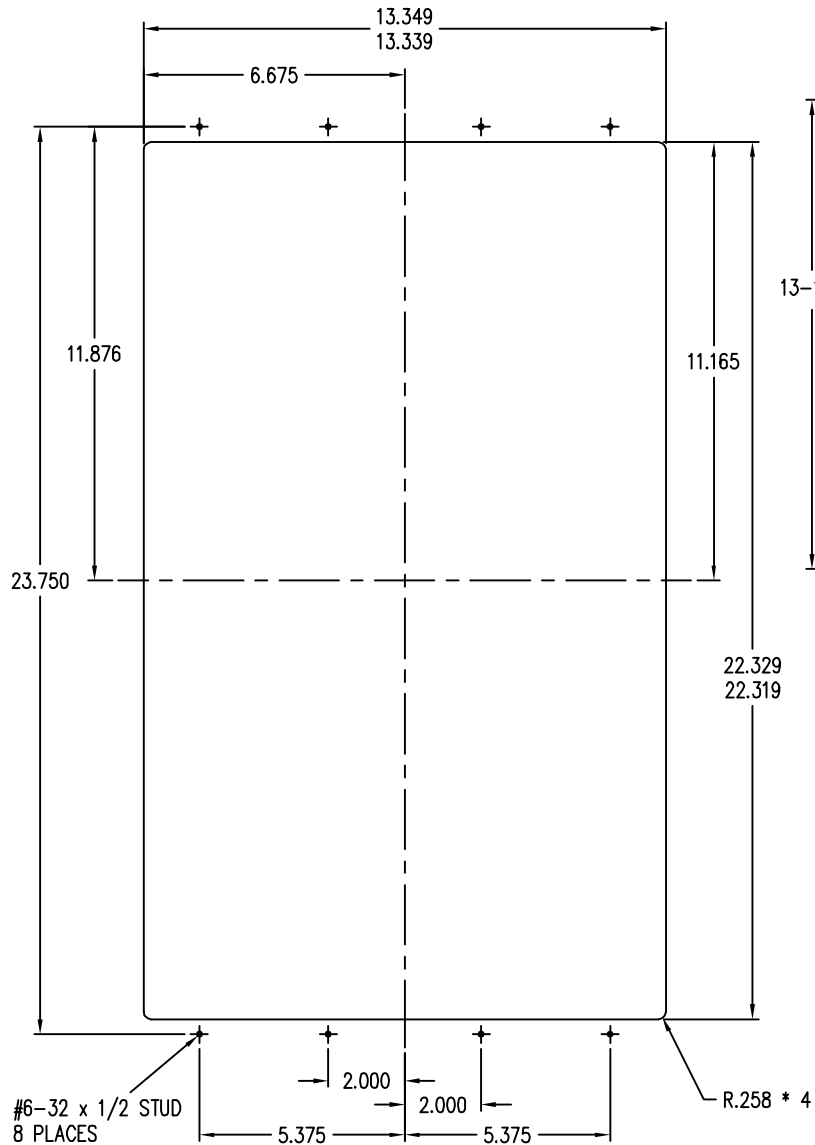

ET240-KPX-DETAIL 1

Ver. 1 Rel. 5/10/2022

Elite Touch[®]

PANEL PREP

Remote/Protected Electronics
 (15 feet max. distance)

Power Supply

Clearance for connections

Local / Open Electronics
 (15 feet max. distance)