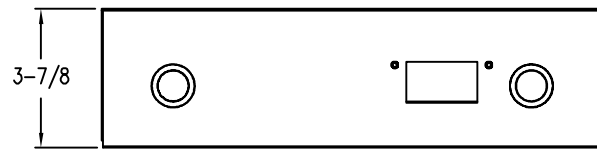

ET240-KPX-DETAIL 1

Ver. 1 Rel. 5/10/2022

Elite Touch[®]

PANEL PREP

Remote/Protected Electronics
 (15 feet max. distance)

Power Supply

Clearance for connections

Local / Open Electronics
 (15 feet max. distance)