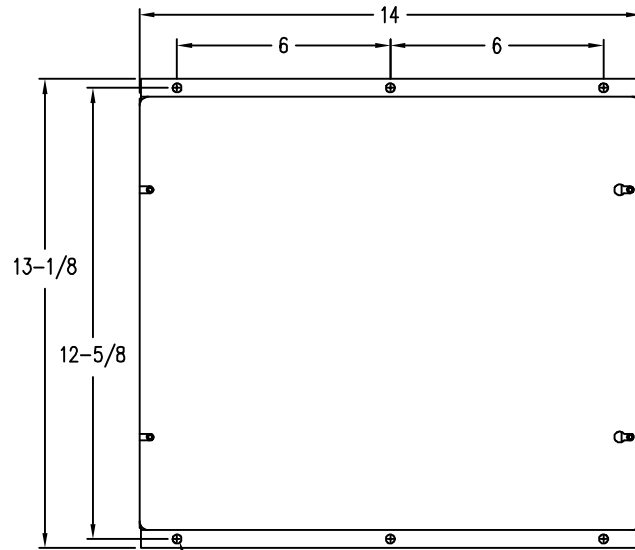

ET240-KPX-DETAIL 1

Ver. 1 Rel. 5/10/2022

Elite Touch[®]

PANEL PREP

Remote/Protected Electronics
 (15 feet max. distance)

Power Supply

Clearance for connections

Local / Open Electronics
 (15 feet max. distance)