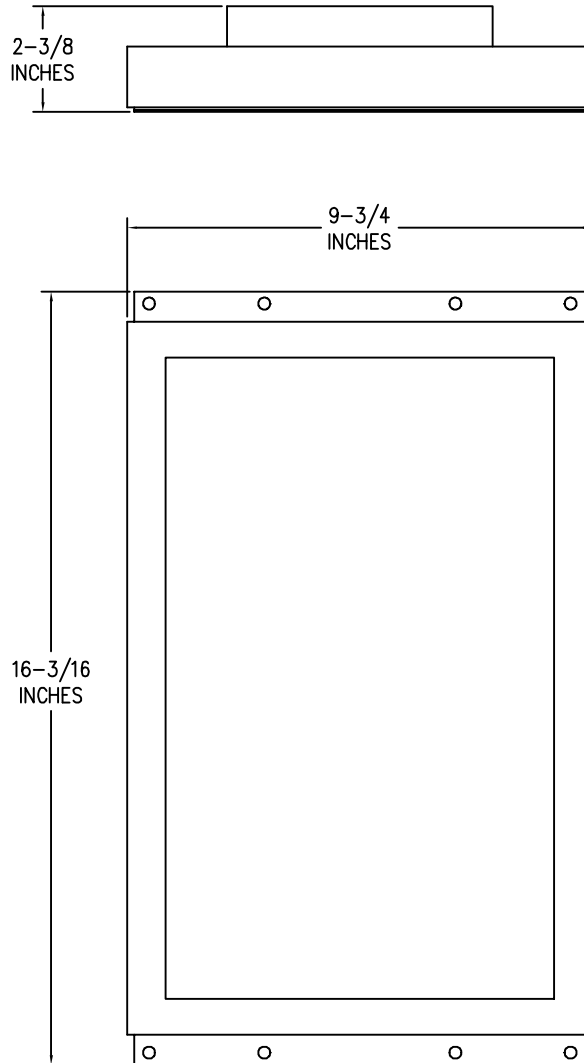

C.E. Electronics, Inc.
 2107 Industrial Drive
 Bryan, OH 43506
 PH (419) 636-6705 FX (419) 636-2516
 www.ceelectronics.com

ET-156-APX

Ver. 2 Rel. 4/7/2022

Elite Touch[®]

15.6 inch Elite Touch

The ET156 touchscreens take the place of the traditional car panel pushbuttons. The graphics on the touchscreen represent destinations served by the elevator. The passengers choose their floor by touching the appropriate area on the screen.

Typical Applications

- Car Operating Panel

Features:

- Broad viewing angle of 170 degrees (85 X 85 X 85 X 85)
- 24 Bit color choices (more than 16 million)
- Can be paired with EN81 keypad with LCD readout
- USB updatable
- ASME17.12007, CSA B44-07, ANSI A1171.1-2003
- UL-60950, CSA22.2 # 60950 ball drop test

PCAP Screen

- PROJECTED CAPACITIVE TOUCH
- Conductive touch by human finger for input
- Flush Screen

TO ORDER: - ET156 - A P X

"L" = Local electronics
 "R" = Remote electronics
 "A" = Aux (screen & cable only)