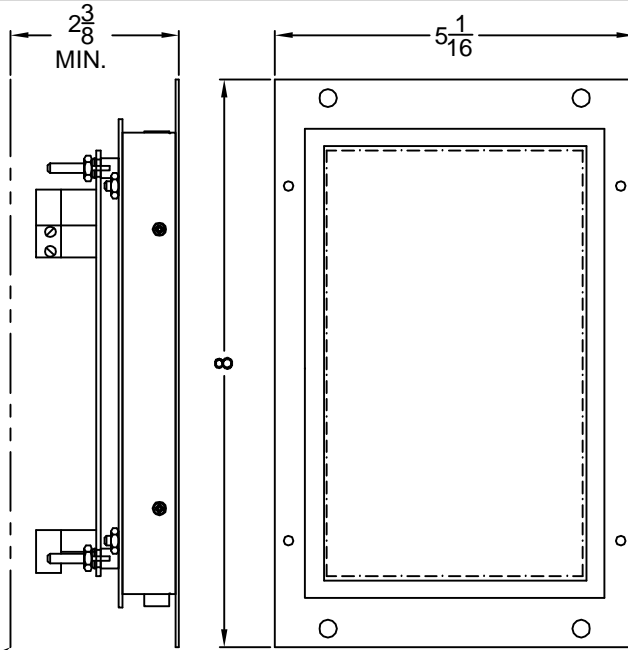

EMN70T-BIPX

Ver. 1 Rel. 2/4/2022

TOUCH™