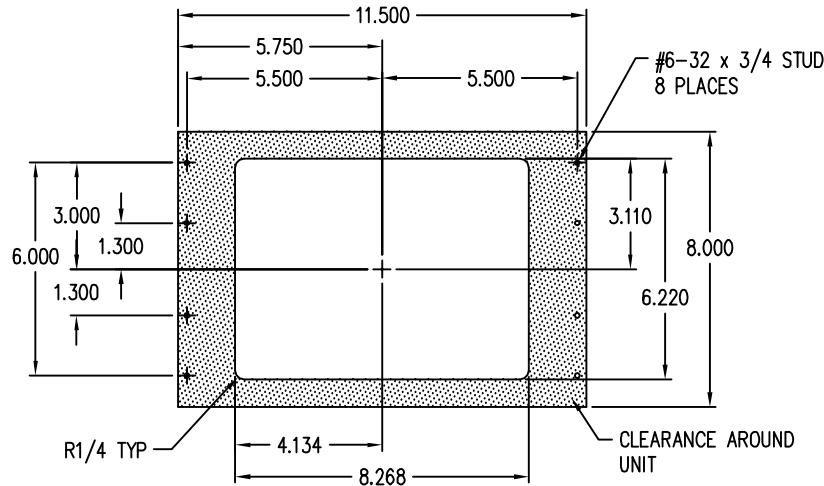

EMN104T-BCPX

Version 1 - Release 2/4/2022

TOUCH™

CLEARANCE FOR CONNECTIONS

PANEL PREP AS VIEWED FROM FRONT

NOTE: CUT OUT TO BE SMOOTH FOR HUMAN TOUCH

10.4 Inch Touch Screen

This touch screen is a flexible input which can be customized for any building or corporation. This customization can reflect architectural elements, color schemes, and corporate identity. Within this customization, information can be presented to passengers regarding floor input selection or handicap mode with a bank directory. Shared audio and video memory.

TO ORDER: - EMN104T - BCPX

"U" = Remote USB cable

RELATED DRAWINGS

DESCRIPTION	DRAWING NAME
PANEL PREP.	PP104T-2
DETAIL DIM.	DD104T-2

~ Some features may not be available for your system. Please check with your manufacture or engineering for special features. ~