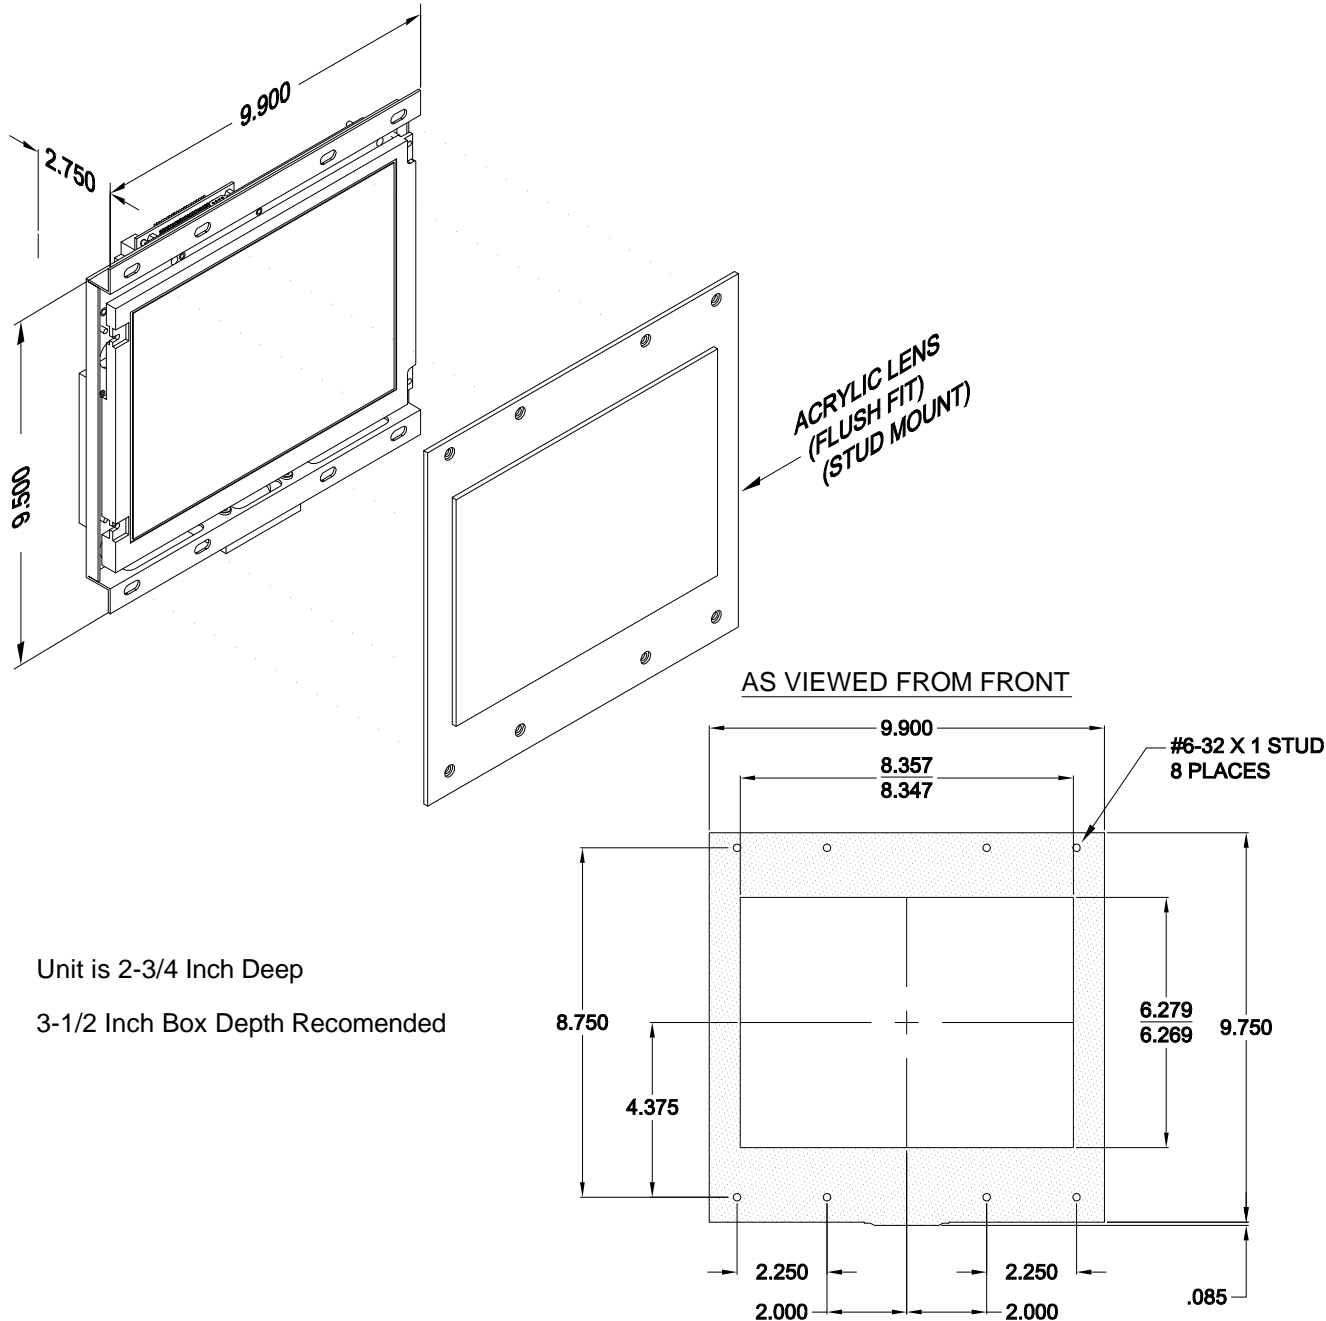

ELMON-104S

Ver. 3 Rel. 1/26/2017

ELITE PI[®]

10.4 INCH VIDEO ONLY DISPLAY

The ELMON-104S is a video only display designed for the elevator cab environment. The unit accepts a composite video signal via a coax in the traveling cable.

Typical Applications

- Car operating panel
- Car transom
- Lobby

Features:

- Live video (composite video) NTSC
- Low profile

TO ORDER: - ELMON-104S

Unit is 2-3/4 Inch Deep

3-1/2 Inch Box Depth Recommended

RELATED DRAWINGS	
DESCRIPTION	DRAWING NAME
PANEL PREP.	PP104-8
DETAIL DIM.	DD104-8