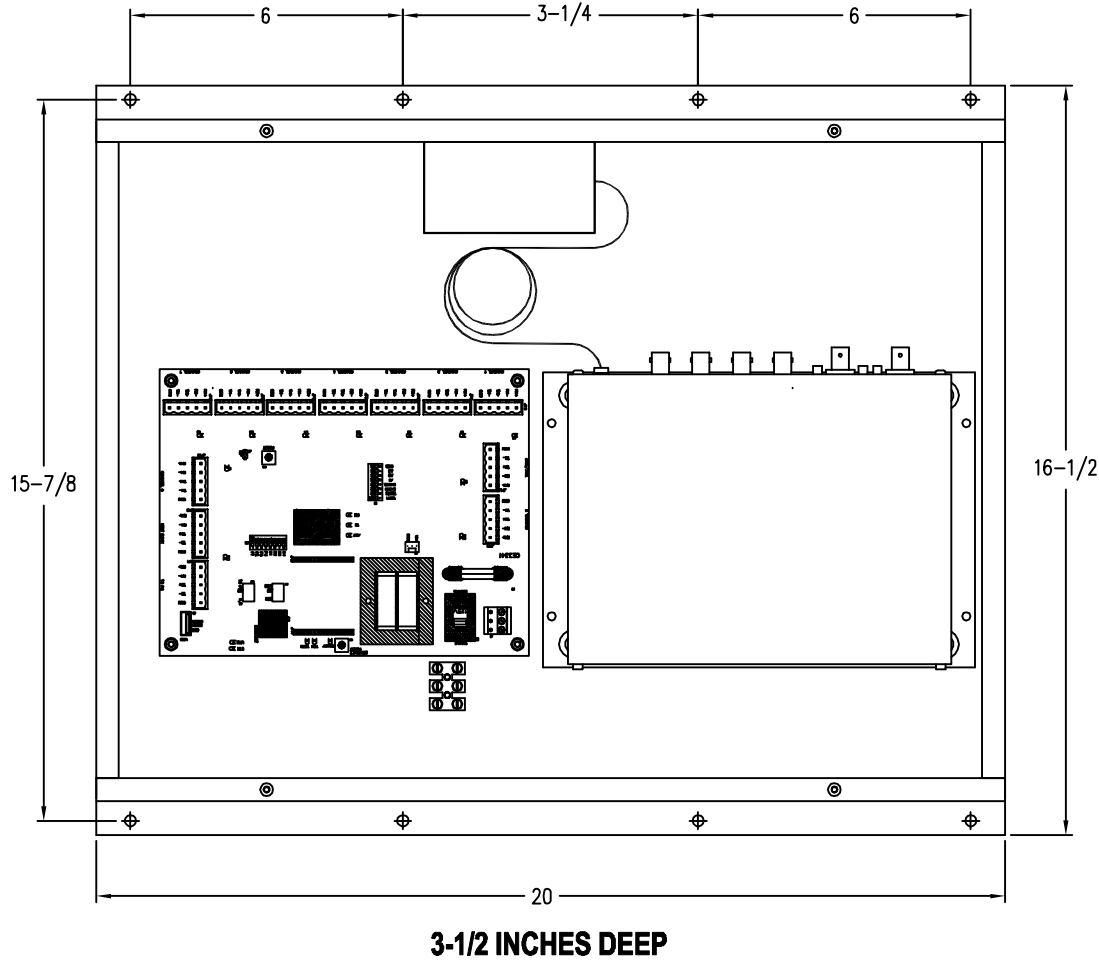

REPLACEMENT ONLY - SEE ENET

ELBNK-XXX

The Elite Bank card allows up to 8 cars and a hall output to be programmed from a central point.
 Optional: Moxa network interface and the 1 x 8 video amplifier switch can be incorporated into the bank cards.

TO ORDER: - ELBNK - X X X

OPTION #1:

- "A" = BASIC MUX
- "B" = BASIC MUX W/VIDEO LOAD BOARD
- "C" = BASIC MUX W/VMX
- "D" = BASIC MUX W/VDA

OPTION #2:

- "M" = MOXA ETHERNET INTERFACE
- "X" =

OPTION #3:

- "3" = 3 JUNCTION BOARDS
- "4" = 4 JUNCTION BOARDS
- "5" = 5 JUNCTION BOARDS
- "6" = 6 JUNCTION BOARDS
- "7" = 7 JUNCTION BOARDS
- "8" = 8 JUNCTION BOARDS