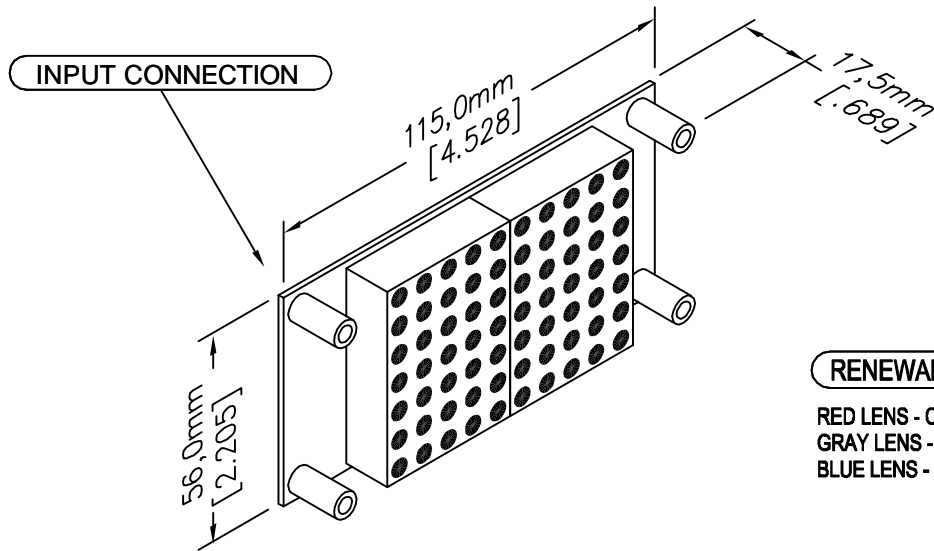

C.E. Electronics, Inc.
2107 Industrial Drive
Bryan, OH 43506
PH (419) 636-6705 FX (419) 636-2516
www.ccelectronics.com

DM220-XX

Ver. 1 Rel. 05/15/2019

EUROPEAN
SERIES

RENEWAL PARTS

RED LENS - CE # 104-5663
GRAY LENS - CE # 104-6052
BLUE LENS - CE # 104-9052

DOT MATRIX

Dot Matrix LED Digital Indicator for floor position display, as well as car direction, if desired. Any alphanumeric or custom character can be displayed in either single digit with arrow or double digit floor designations.

Typical Applications:

- Car-OP Panel
- Transom-car or Hall

Features:

- Low cost design
- Self contained unit
- Latched input
- Scrolling & roll over
- Hall lantern option
- Passing chime output
- Self Testing
- Message inputs
- Error detection and correction feature