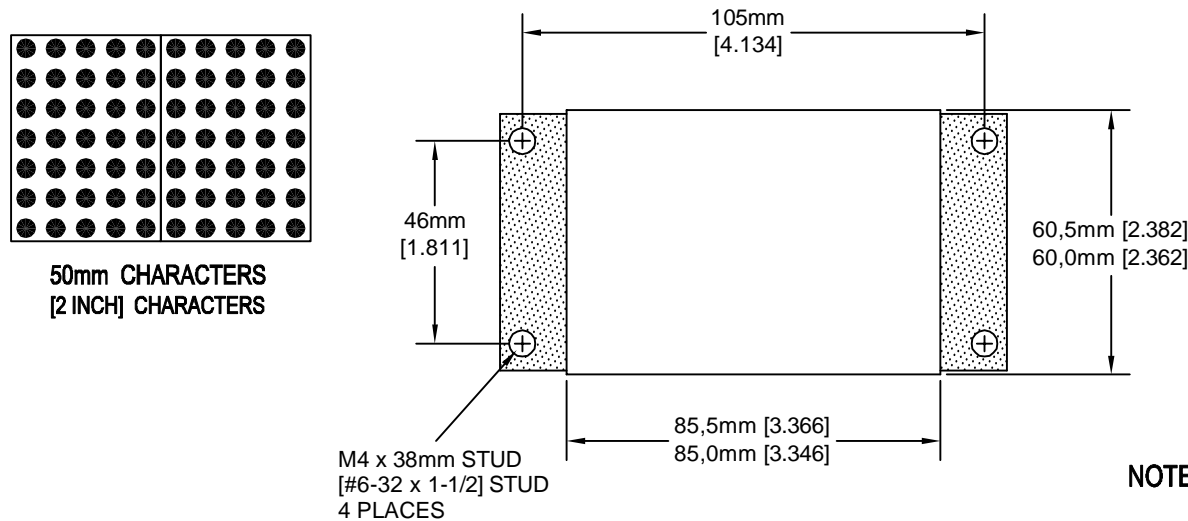

DOT MATRIX

Dot Matrix LED Digital Indicator for floor position display, as well as car direction, if desired. Any alphanumeric or custom character can be displayed in either single digit with arrow or double digit floor designations.

PANEL PREPARATION

TO ORDER - SPECIFY DM220 - X X

COLOR:

"R" = RED
 "A" = AMBER
 "G" = GREEN
 "B" = BLUE
 "W" = WHITE

LENS:

"R" = RED
 "G" = GRAY
 "B" = BLUE
 "X" = NO LENS

NOTE: This is not a stand alone unit;
 Must be used in conjunction with a Micro Comm interface.