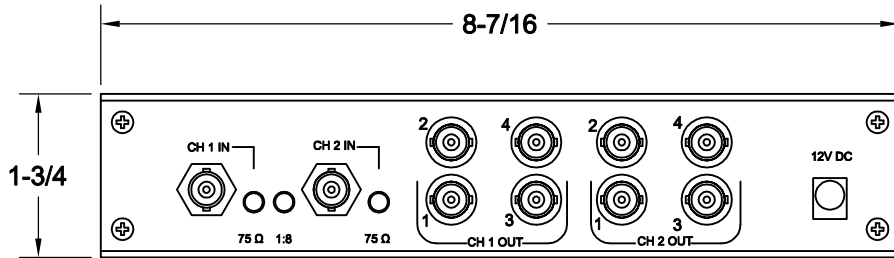

# COMPOSITE VIDEO AMPLIFIER SWITCH

Ver. 1 Rel. 4/17/2018

ELITE PI

BACK

BOTTOM

FRONT

Ø3/16 (.188) HOLE  
 4 PLACES

### Features:

- 8 outputs
- Gain Control
- EQ Adjustment
- True DC Coupled Outputs
- Meets RS170 Video Spec's
- NTSC or PAL signals
- POWER: 120 VAC

TO ORDER - C42030034

TOP