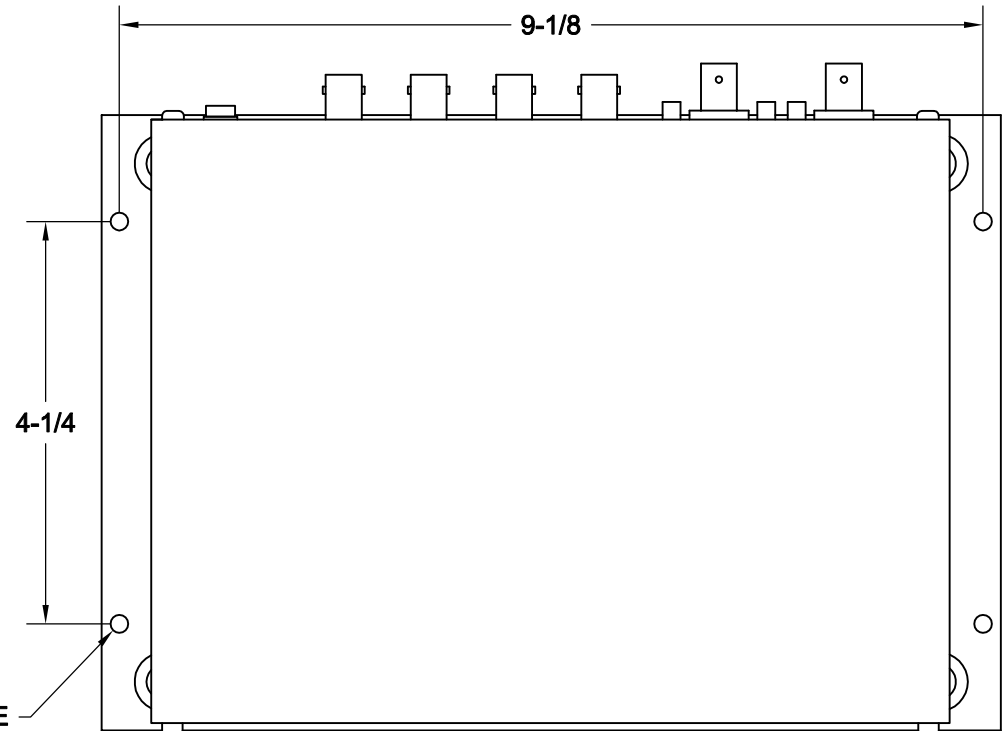

C.E. Electronics, Inc.
2107 Industrial Drive
Bryan, OH 43506
PH (419) 636-6705 FX (419) 636-2516
www.cseelectronics.com

COMPOSITE VIDEO AMPLIFIER SWITCH

Ver. 1 Rel. 4/17/2018

ELITE PI

Ø3/16 (.188) HOLE
4 PLACES

VIDEO DISTRIBUTOR AMPLIFIER

The video distributor amplifier is designed to support up to 8 composite video devices. This will take one composite video signal and split it up to 8 outputs.

Features:

- 8 outputs
- Gain Control
- EQ Adjustment
- True DC Coupled Outputs
- Meets RS170 Video Spec's
- NTSC or PAL signals
- POWER: 120 VAC

TO ORDER - C42030034

TOP