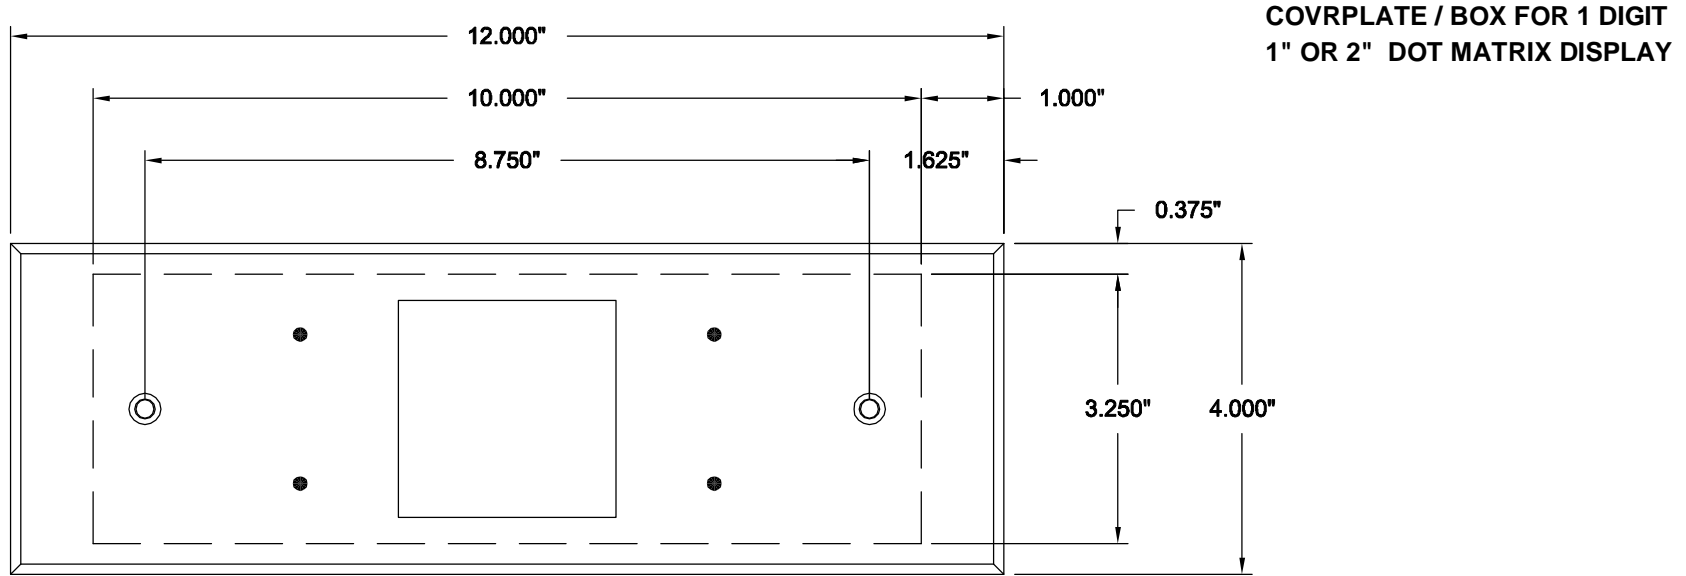

C.E. Electronics, Inc.
 2107 Industrial Drive
 Bryan, OH 43506
 PH (419) 636-6705 FX (419) 636-2516
 www.cееlectronics.com

70100011

Ver. 1 Rel. 06/18/03

METAL

NOTES:

- #4 STAINLESS STEEL, .125"
- HORIZONTAL GRAIN
- BEVELED EDGES - APPROXIMATELY 15°
- BOX REQUIRED, 3.5" DEEP, NO EXTRUDED BOX
- COUNTERSINK MOUNTING HOLES FOR #10-32 TAMPERPROOF SCREW