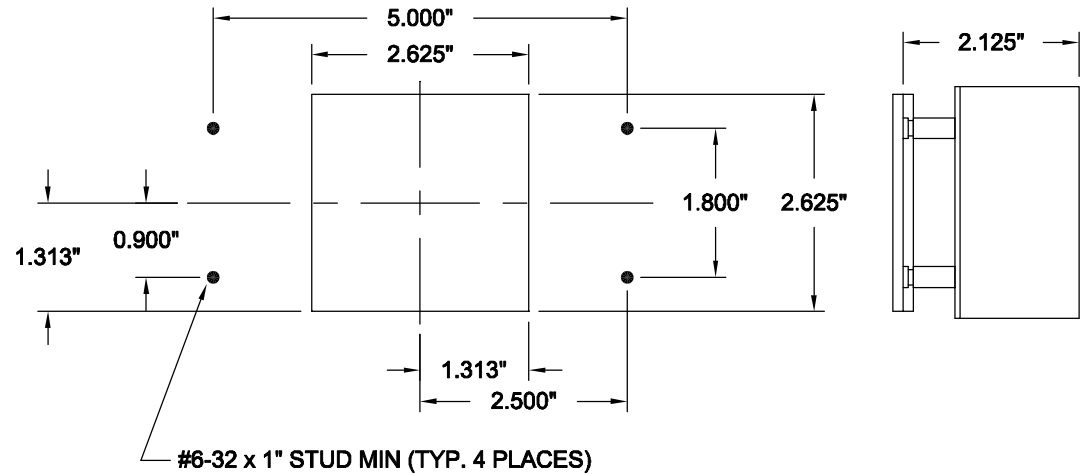

C.E. Electronics, Inc.
 2107 Industrial Drive
 Bryan, OH 43506
 PH (419) 636-6705 FX (419) 636-2516
 www.cееlectronics.com

70100011

Ver. 1 Rel. 06/18/03

METAL

NOTES:

- #4 STAINLESS STEEL, .125"
- HORIZONTAL GRAIN
- BEVELED EDGES - APPROXIMATELY 15°
- BOX REQUIRED, 3.5" DEEP, NO EXTRUDED BOX
- COUNTERSINK MOUNTING HOLES FOR #10-32 TAMPERPROOF SCREW