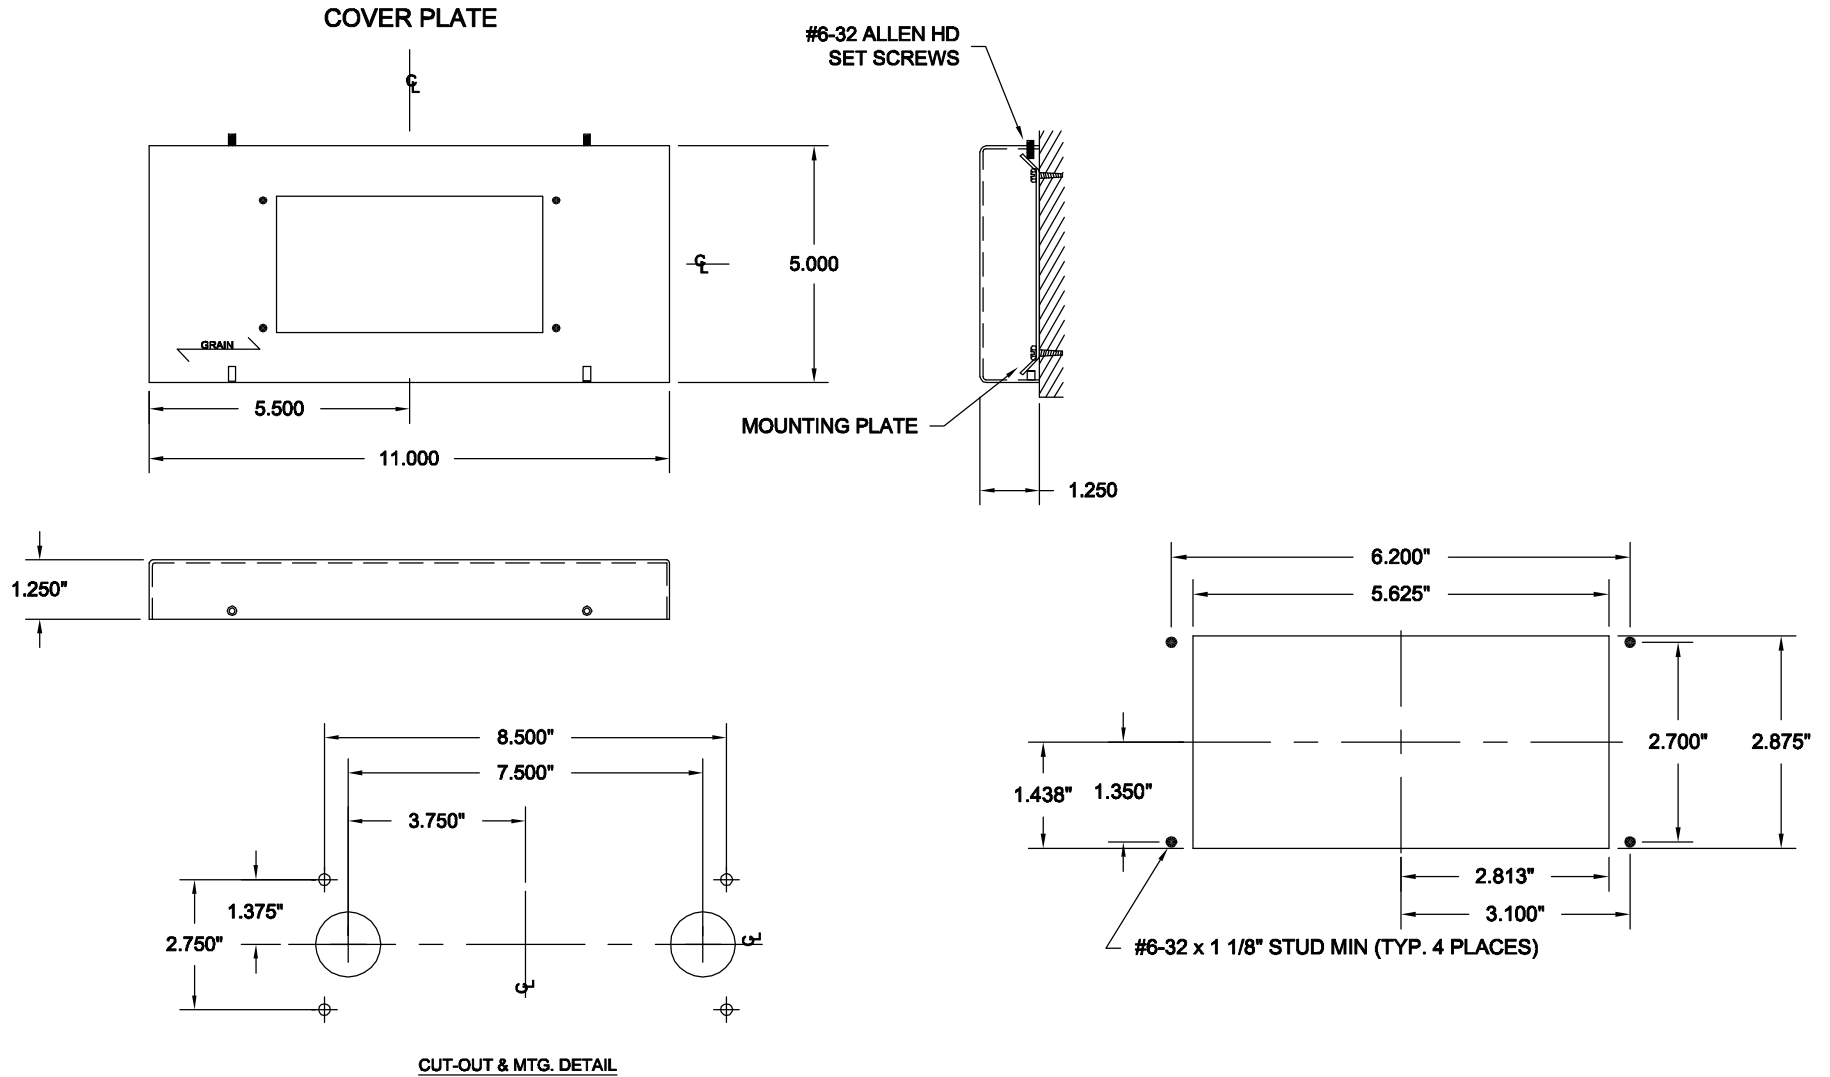

C.E. Electronics, Inc.
 2107 Industrial Drive
 Bryan, OH 43506
 PH (419) 636-6705 FX (419) 636-2516
 www.ccelectronics.com

70100007

Ver. 1 Rel. 06/19/02

METAL

SM SS4 COVER & BOX MH222-2A

NOTES:

#4 STAINLESS STEEL, PAN TYPE COVER, 16 GAGE .060
 HORIZONTAL GRAIN
 BACK PLATE INCLUDED