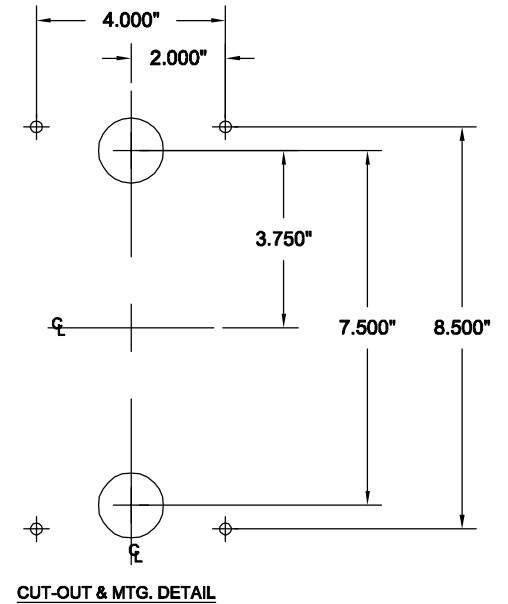

C.E. Electronics, Inc.
 2107 Industrial Drive
 Bryan, OH 43506
 PH (419) 636-6705 FX (419) 636-2516
 www.ceelectronics.com

70100017

Ver. 1 Rel. 06/06/02

METAL

SM SS4 COVER & BOX ASB30 VERT

NOTES:

- #4 STAINLESS STEEL, PAN TYPE COVER, 16 GAGE .060
- VERTICAL GRAIN
- BACK PLATE INCLUDED