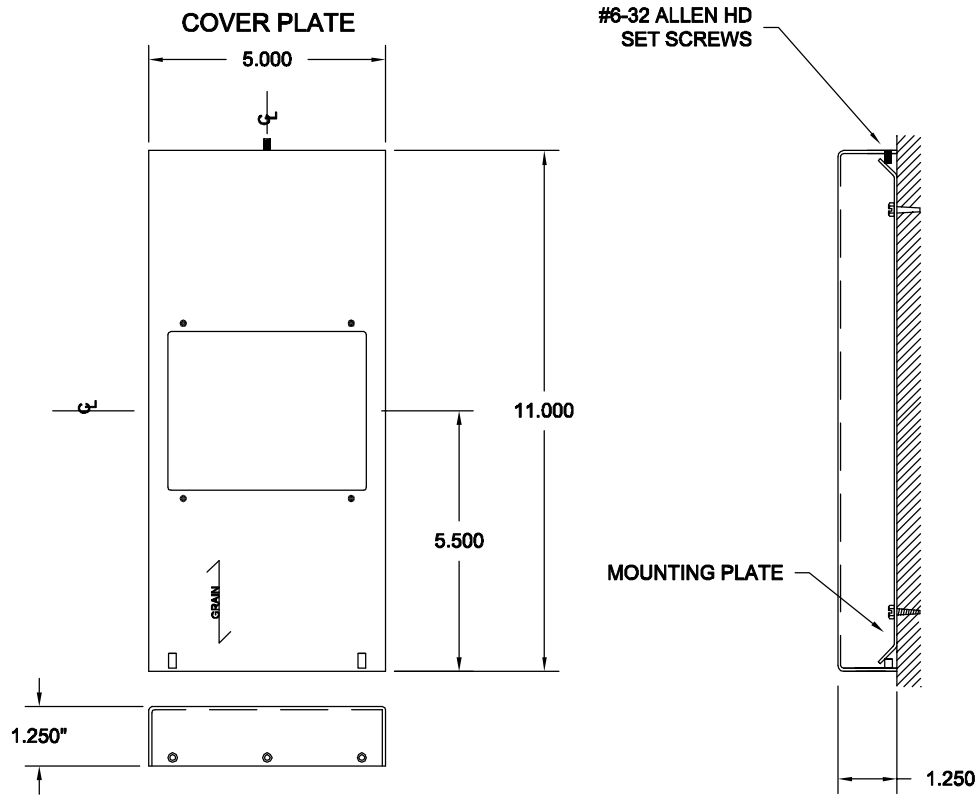

C.E. Electronics, Inc.
 2107 Industrial Drive
 Bryan, OH 43506
 PH (419) 636-6705 FX (419) 636-2516
 www.ceelectronics.com

70100017

Ver. 1 Rel. 06/06/02

METAL

SM SS4 COVER & BOX ASB30 VERT

NOTES:

- #4 STAINLESS STEEL, PAN TYPE COVER, 16 GAGE .060
- VERTICAL GRAIN
- BACK PLATE INCLUDED