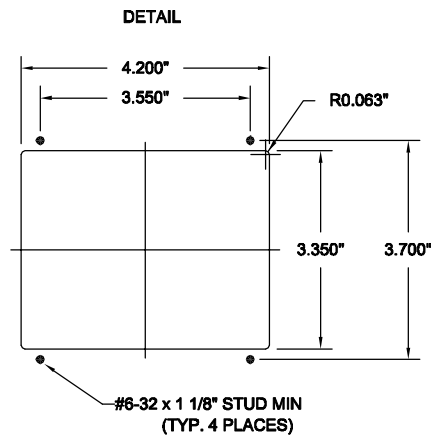

C.E. Electronics, Inc.
 2107 Industrial Drive
 Bryan, OH 43506
 PH (419) 636-6705 FX (419) 636-2516
 www.ceelectronics.com

70100017

Ver. 1 Rel. 06/06/02

METAL

SM SS4 COVER & BOX ASB30 VERT

NOTES:

- #4 STAINLESS STEEL, PAN TYPE COVER, 16 GAGE .060
- VERTICAL GRAIN
- BACK PLATE INCLUDED