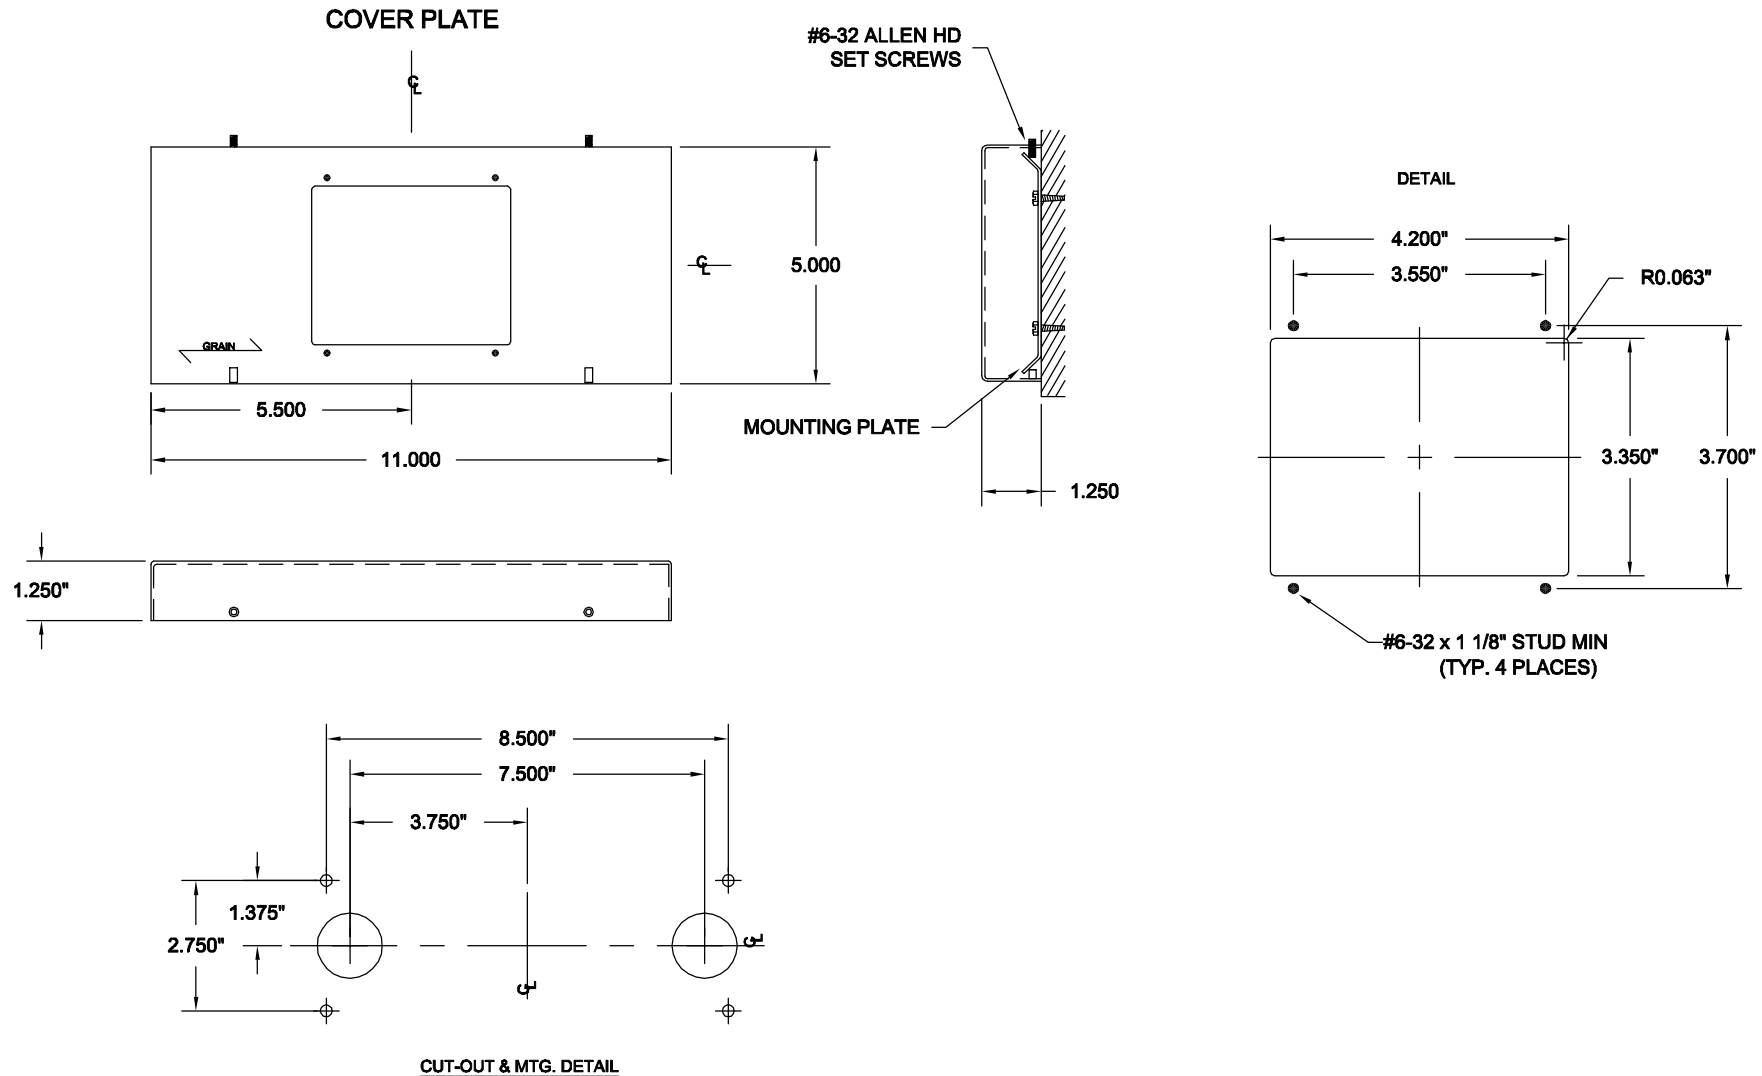

SM SS4 COVER & BOX ASB30 HORZ

NOTES:

- #4 STAINLESS STEEL, PAN TYPE COVER, 16 GAGE .060
- HORIZONTAL GRAIN
- BACK PLATE INCLUDED