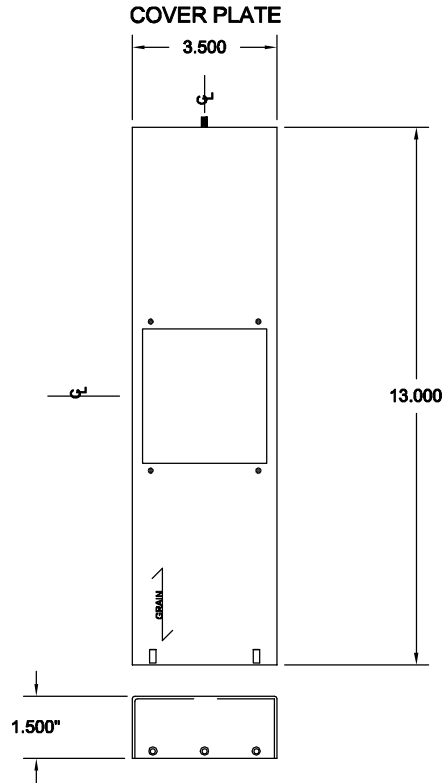

C.E. Electronics, Inc.
 2107 Industrial Drive
 Bryan, OH 43506
 PH (419) 636-6705 FX (419) 636-2516
 www.ceelectronics.com

70100010

Ver. 1 Rel. 06/06/02

METAL

SM SS4 COVER & BOX SA130 VERT

NOTES:

#4 STAINLESS STEEL, PAN TYPE COVER, 16 GAGE .060
 VERTICAL GRAIN
 BACK PLATE INCLUDED