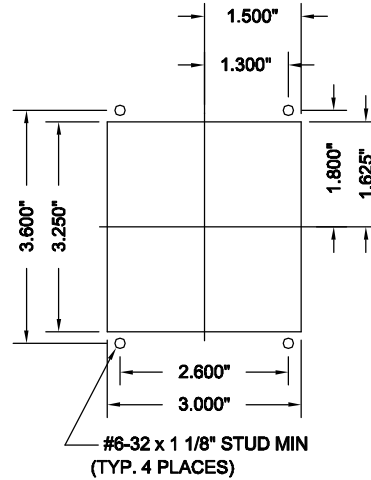

C.E. Electronics, Inc.
 2107 Industrial Drive
 Bryan, OH 43506
 PH (419) 636-6705 FX (419) 636-2516
 www.ceelectronics.com

70100010

Ver. 1 Rel. 06/06/02

METAL

SM SS4 COVER & BOX SA130 VERT

NOTES:

#4 STAINLESS STEEL, PAN TYPE COVER, 16 GAGE .060
 VERTICAL GRAIN
 BACK PLATE INCLUDED