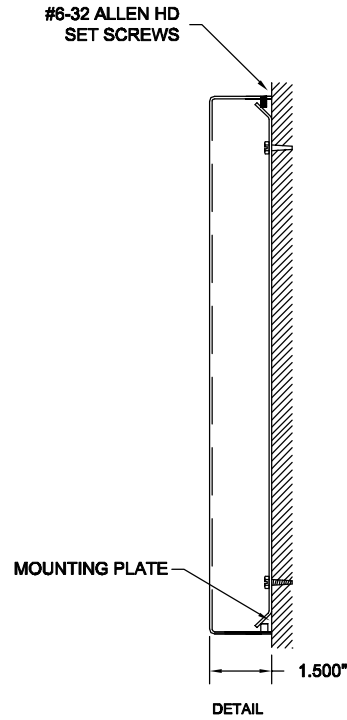

C.E. Electronics, Inc.
 2107 Industrial Drive
 Bryan, OH 43506
 PH (419) 636-6705 FX (419) 636-2516
 www.ceelectronics.com

70100010

Ver. 1 Rel. 06/06/02

METAL

SM SS4 COVER & BOX SA130 VERT

NOTES:

#4 STAINLESS STEEL, PAN TYPE COVER, 16 GAGE .060
 VERTICAL GRAIN
 BACK PLATE INCLUDED