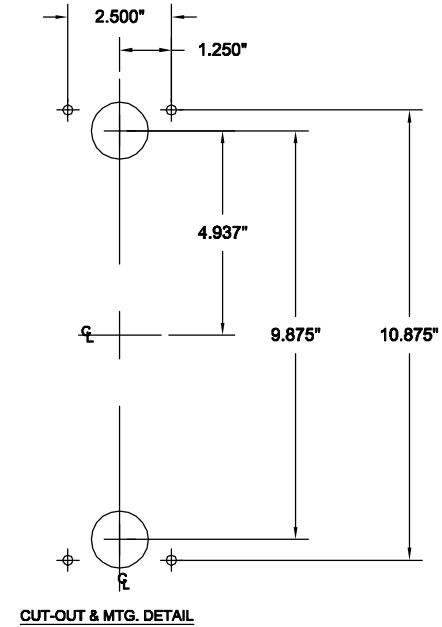

C.E. Electronics, Inc.
 2107 Industrial Drive
 Bryan, OH 43506
 PH (419) 636-6705 FX (419) 636-2516
 www.ceelectronics.com

70100010

Ver. 1 Rel. 06/06/02

METAL

SM SS4 COVER & BOX SA130 VERT

NOTES:

#4 STAINLESS STEEL, PAN TYPE COVER, 16 GAGE .060
 VERTICAL GRAIN
 BACK PLATE INCLUDED